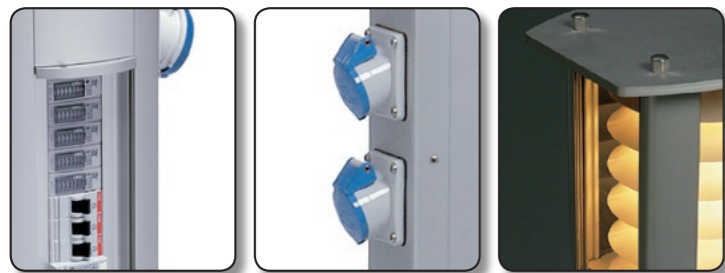

Classic, slender aluminium-pedestal at the best price on the market

- The T2 pedestal can be furnished with up to six power outlets and up to four water taps.
- Optional: electricity meters or TallyCard for payment according to consumption.
- The T2 is available with or without a low-energy light in the top.