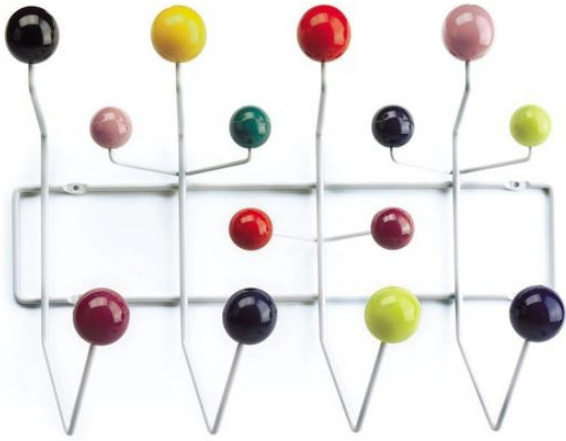

LERCHE  
design

HANG ON HONEY LAMPE 1.499,-

HAY BABY DOT QUILT 599,-

ARTEK BARNESTOL 4.299,-

BOBY OPBEVARINGSMØBEL  
FRA 1.835,-

EAMES ELEPHANT 2.025,-

**DET' FOR BØRN !**

EAMES HANG IT ALL 1.990,-