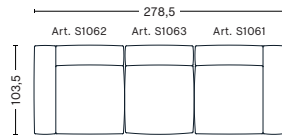

- MAGS SOFT SOFA, COMBINATIONS / 3 SEATER -

3 SEATER COMB. 1

W278,5 x D103,5 x H37/67 cm