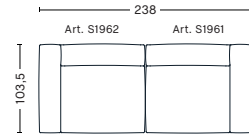

Please see our Fabric Overview for approved standard fabrics.

[LINK TO OVERVIEW](#)

HAY

**MAGS SOFT
LOUNGE MODULE**

Left backrest
Art. S9302
W137,5 x D74,5/103,5 x H37/67 cm

Right backrest
Art. S9301
W137,5 x D74,5/103,5 x H37/67 cm

**MAGS SOFT
OTTOMAN**

Ottoman 01
Art. S01
W87 x D87 x H37 cm

Ottoman 02
Art. S02
W87 x D104 x H37 cm

**MAGS
CUSHIONS**

Cushion
Art. 09
W55 x D9 x H48 cm

Cushion
Art. 10
W60 x D9 x H33 cm

OPTIONAL

Foam option

Please see our Fabric Overview for approved standard fabrics.

[LINK TO OVERVIEW](#)

- MAGS SOFT SOFA, COMBINATIONS / 2,5 SEATER -

2,5 SEATER COMB. 1

W238 x D103,5 x H37/67 cm

**2,5 SEATER COMB. 2
LEFT ARMREST**

**CORNER COMB. 2
LEFT ARMREST**

W274,5 x D103,5/235,5 x H37/67 cm

**CORNER COMB. 2
RIGHT ARMREST**

W274,5 x D103,5/235,5 x H37/67 cm

Please see our Fabric Overview for approved standard fabrics.

[LINK TO OVERVIEW](#)