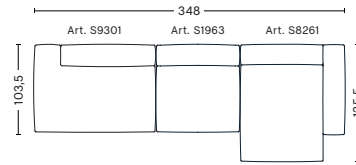

Please see our Fabric Overview for approved standard fabrics.

[LINK TO OVERVIEW](#)

HAY

- MAGS SOFT SOFA, COMBINATIONS / 3 SEATER -

**3 SEATER COMB. 5
LEFT ARMREST**

W348 x D103,5/135,5 x H37/67 cm

**3 SEATER COMB. 5
RIGHT ARMREST**