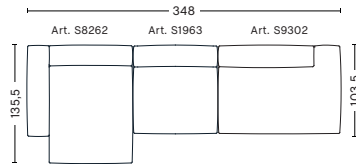

- MAGS SOFT SOFA, COMBINATIONS / 3 SEATER -

**3 SEATER COMB. 5
LEFT ARMREST**

W348 x D103,5/135,5 x H37/67 cm