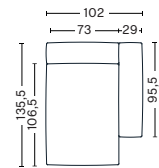

Middle
Art. S1963
W91,5 x D74,5/103,5 x H37/67 cm

**MAGS SOFT
CORNER MODULE**

Left corner
Art. S1862
W69/98 x D69/98 x H37/67 cm
Armrest W29 x H67 cm

Right corner
Art. S1861
W69/98 x D69/98 x H37/67 cm
Armrest W29 x H67 cm

Please see our Fabric Overview for approved standard fabrics.

[LINK TO OVERVIEW](#)

HAY

**MAGS SOFT
NARROW CHAISE LONGUE
MODULE SHORT**

Left armrest
Art. S8162
W73/102 x D106,5/135,5 x H37/67 cm
Armrest W29 x H67 cm

Right armrest
Art. S8161
W73/102 x D106,5/135,5 x H37/67 cm
Armrest W29 x H67 cm

**MAGS SOFT
WIDE CHAISE LONGUE
MODULE LONG**

Left armrest
Art. S7262
W93/122 x D124/153 x H37/67 cm
Armrest W29 x H67 cm

Right armrest
Art. S7261
W93/122 x D124/153 x H37/67 cm
Armrest W29 x H67 cm

**CORNER COMB. 2
LEFT ARMREST**

W274,5 x D103,5/235,5 x H37/67 cm

**CORNER COMB. 2
RIGHT ARMREST**

W274,5 x D103,5/235,5 x H37/67 cm

Please see our Fabric Overview for approved standard fabrics.

[LINK TO OVERVIEW](#)