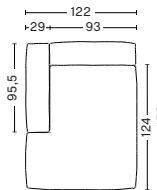

Middle
Art. S1063
W74,5 x D74,5/103,5 x H37/67 cm

**MAGS SOFT
WIDE MODULE**

Left armrest
Art. S1962
W90/119 x D74,5/103,5 x H37/67 cm
Armrest W29 x H67 cm

Right armrest
Art. S1961
W90/119 x D74,5/103,5 x H37/67 cm
Armrest W29 x H67 cm

Middle
Art. S1963
W91,5 x D74,5/103,5 x H37/67 cm

**MAGS SOFT
CORNER MODULE**

Left corner
Art. S1862
W69/98 x D69/98 x H37/67 cm
Armrest W29 x H67 cm

Right corner
Art. S1861
W69/98 x D69/98 x H37/67 cm
Armrest W29 x H67 cm

Right armrest
Art. S8161
W73/102 x D106,5/135,5 x H37/67 cm
Armrest W29 x H67 cm

**MAGS SOFT
WIDE CHAISE LONGUE
MODULE LONG**

Left armrest
Art. S7262
W93/122 x D124/153 x H37/67 cm
Armrest W29 x H67 cm

Right armrest
Art. S7261
W93/122 x D124/153 x H37/67 cm
Armrest W29 x H67 cm

**CORNER COMB. 2
LEFT ARMREST**

W274,5 x D103,5/235,5 x H37/67 cm

**CORNER COMB. 2
RIGHT ARMREST**

W274,5 x D103,5/235,5 x H37/67 cm

Please see our Fabric Overview for approved standard fabrics.

[LINK TO OVERVIEW](#)