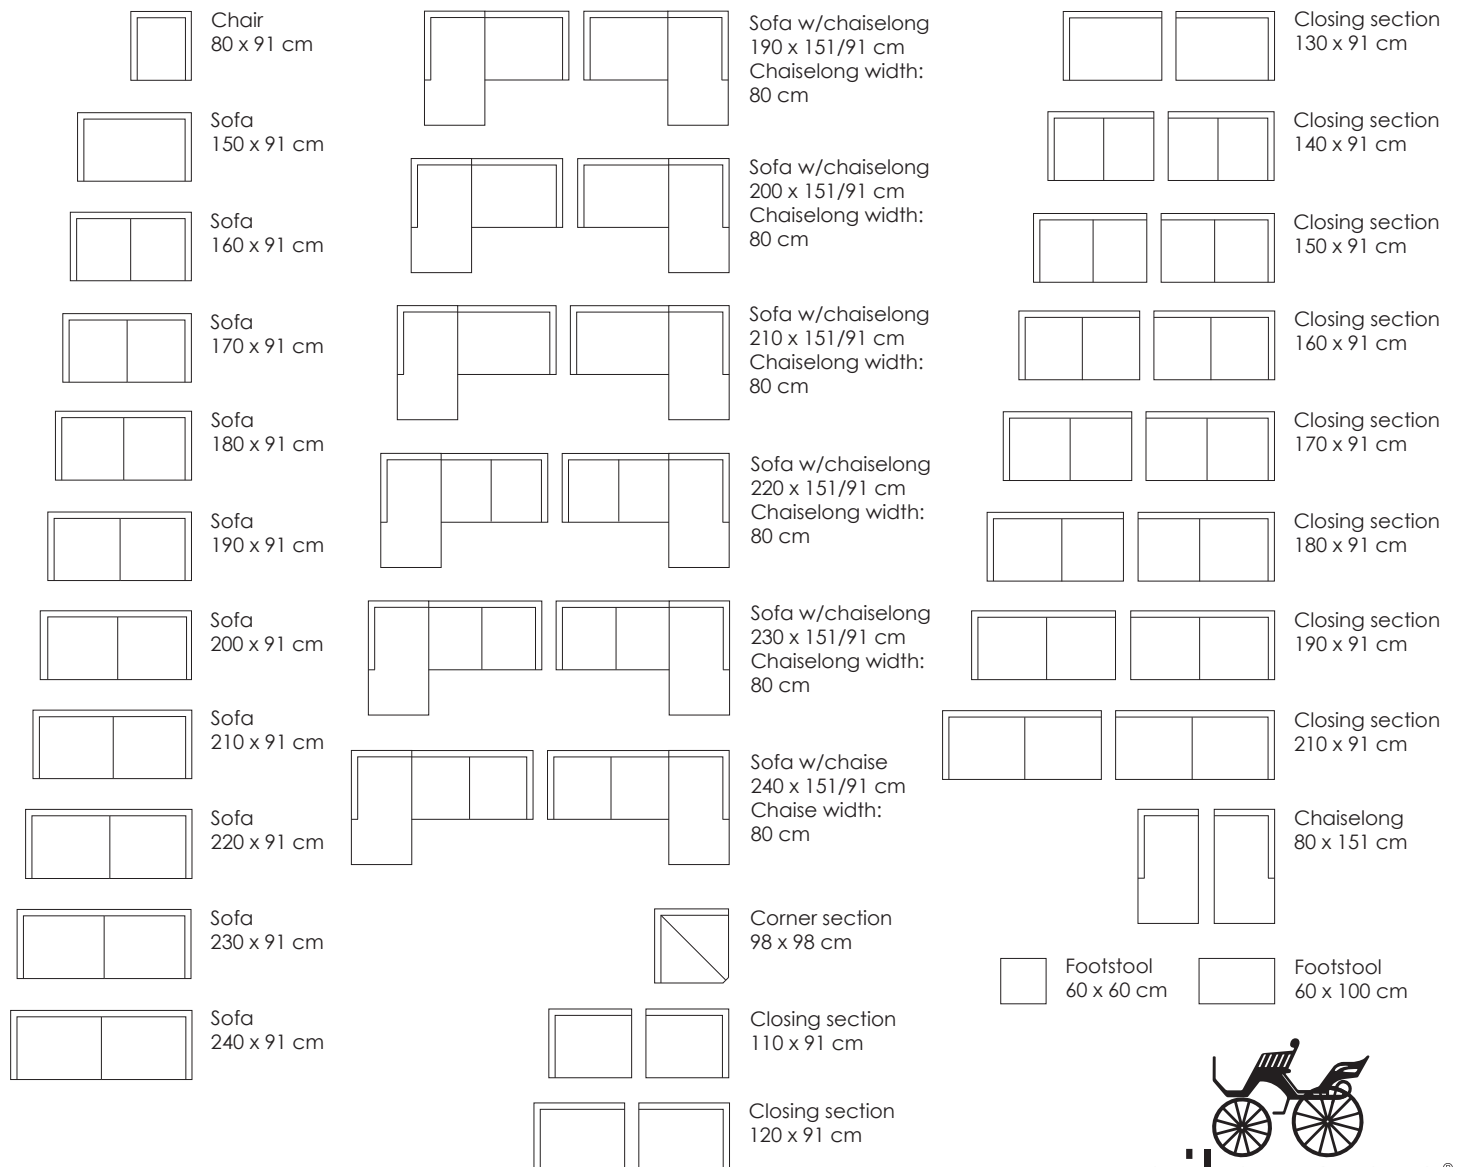

Model Streamline · Design by Jens Juul Eilersen

Arm height: 58 cm · Arm width: 9 cm · Total depth (frame): 91 cm · Seat depth: 55 cm · Seat height: 42 cm · Total height (frame): 71 cm

	Chair 80 x 91 cm		Sofa with chaiselong 190 x 151/91 cm Chaise width: 80 cm		Closing section 140 x 91 cm
	Sofa 150 x 91 cm		Sofa with chaiselong 200 x 151/91 cm Chaise width: 80 cm		Closing section 150 x 91 cm
	Sofa 160 x 91 cm		Sofa with chaiselong 210 x 151/91 cm Chaise width: 80 cm		Closing section 160 x 91 cm
	Sofa 170 x 91 cm		Sofa with chaiselong 220 x 151/91 cm Chaise width: 80 cm		Closing section 170 x 91 cm
	Sofa 180 x 91 cm		Sofa with chaiselong 230 x 151/91 cm Chaise width: 80 cm		Closing section 180 x 91 cm
	Sofa 190 x 91 cm		Sofa with chaiselong 240 x 151/91 cm Chaise width: 80 cm		Closing section 190 x 91 cm
	Sofa 200 x 91 cm		Corner section 98 x 98 cm		Closing section 210 x 91 cm
	Sofa 210 x 91 cm		Closing section 110 x 91 cm		Chaiselong 80 x 151 cm
	Sofa 220 x 91 cm		Closing section 120 x 91 cm		Footstool 60 x 60 cm
	Sofa 230 x 91 cm		Closing section 130 x 91 cm		Footstool 60 x 100 cm
	Sofa 240 x 91 cm				

Scale 1:100

All overall dimensions correspond to frame sizes.

Model Streamline · Design by Jens Juul Eilersen

Arm height: 58 cm · Arm width: 9 cm · Total depth (frame): 91 cm · Seat depth: 55 cm · Seat height: 42 cm · Total height (frame): 71 cm

Scale 1:100

All overall dimensions correspond to frame sizes.

Model Streamline · Design by Jens Juul Eilersen

English:

Solid-wood frame with Nozag-spring seat-base, covered with polyurethane foam, in a 600 g pre-compressed, fibre-fill wrap.

Seat cushion filling is a down-top cushion consisting of a highly elastic polyurethane foam core with a wrap of 100% down and small duck feathers sewn into a ribbed, featherproof cambric casing.

Back cushion filling is 100% down and small duck feathers sewn into a ribbed, featherproof cambric casing.