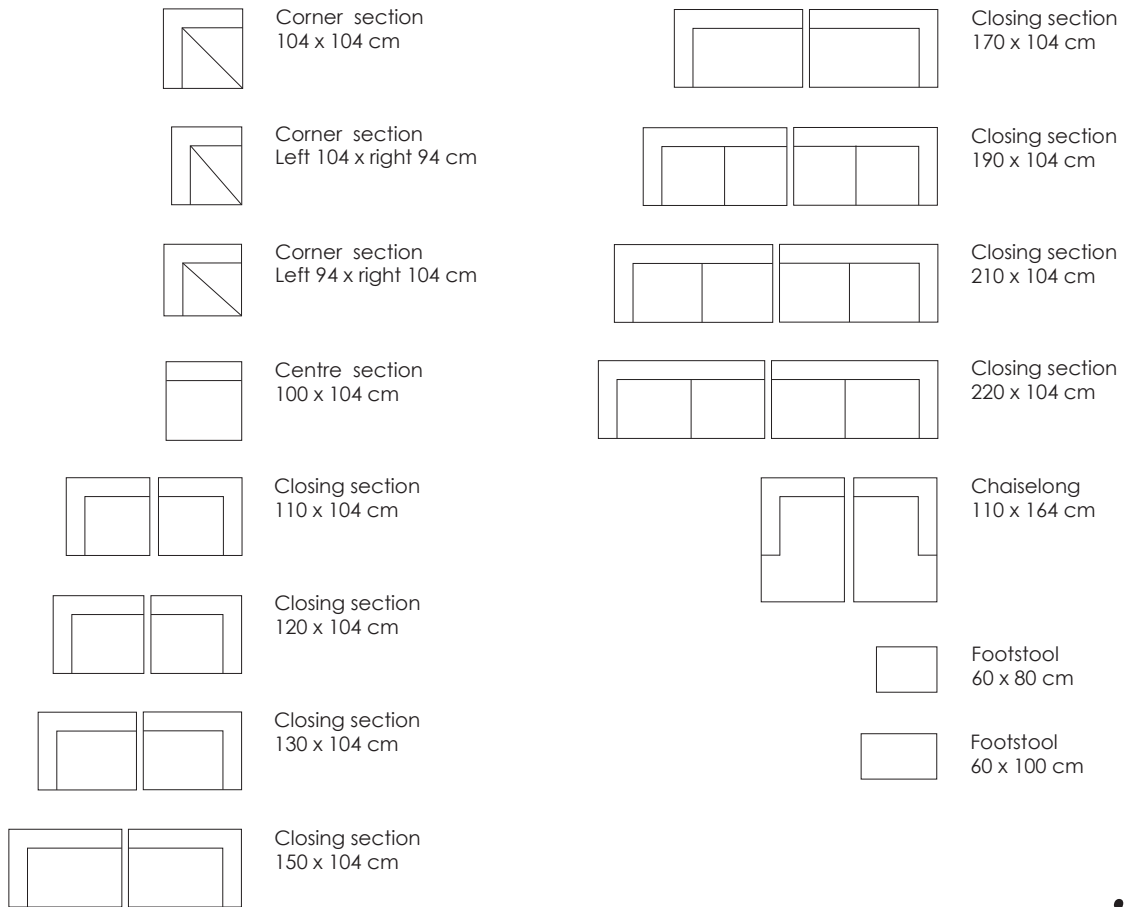

Model Tub · Design Jens Juul Eilersen

Arm height: 58.5 cm · Arm width: 7 cm · Arm cushion width: 20 cm · Total depth (frame): 94 / 104 cm · Seat depth: 68 / 78 cm · Seat height: 40 cm · Total height (frame): 58.5 cm

Scale 1:100

All overall dimensions correspond to frame sizes.

Model Tub · Design Jens Juul Eilersen

Arm height: 58.5 cm · Arm width: 7 cm · Arm cushion width: 20 cm · Total depth (frame): 94 cm · Seat depth: 68 cm · Seat height: 40 cm · Total height (frame): 58.5 cm
 Also available in depth 104 cm

Scale 1:100
 All overall dimensions correspond to frame sizes.

Model Tub · Design Jens Juul Eilersen

Arm height: 58.5 cm · Arm width: 7 cm · Arm cushion width: 20 cm · Total depth (frame): 104 cm · Seat depth: 78 cm · Seat height: 40 cm · Total height (frame): 58.5 cm
 Also available in depth 94 cm

Scale 1:100

All overall dimensions correspond to frame sizes.

Model Tub · Design Jens Juul Eilersen

English:

Tub is an orgy of soft foam, downs and cushions - and thereby it is the coolest and softest sofa yet in the Eilersen universe of floaters. The contrast between the slim, tight outer shell and the interior heaven of foam and downs creates dynamism in the language of form. And it makes Tub resemble a gigantic bath tub...