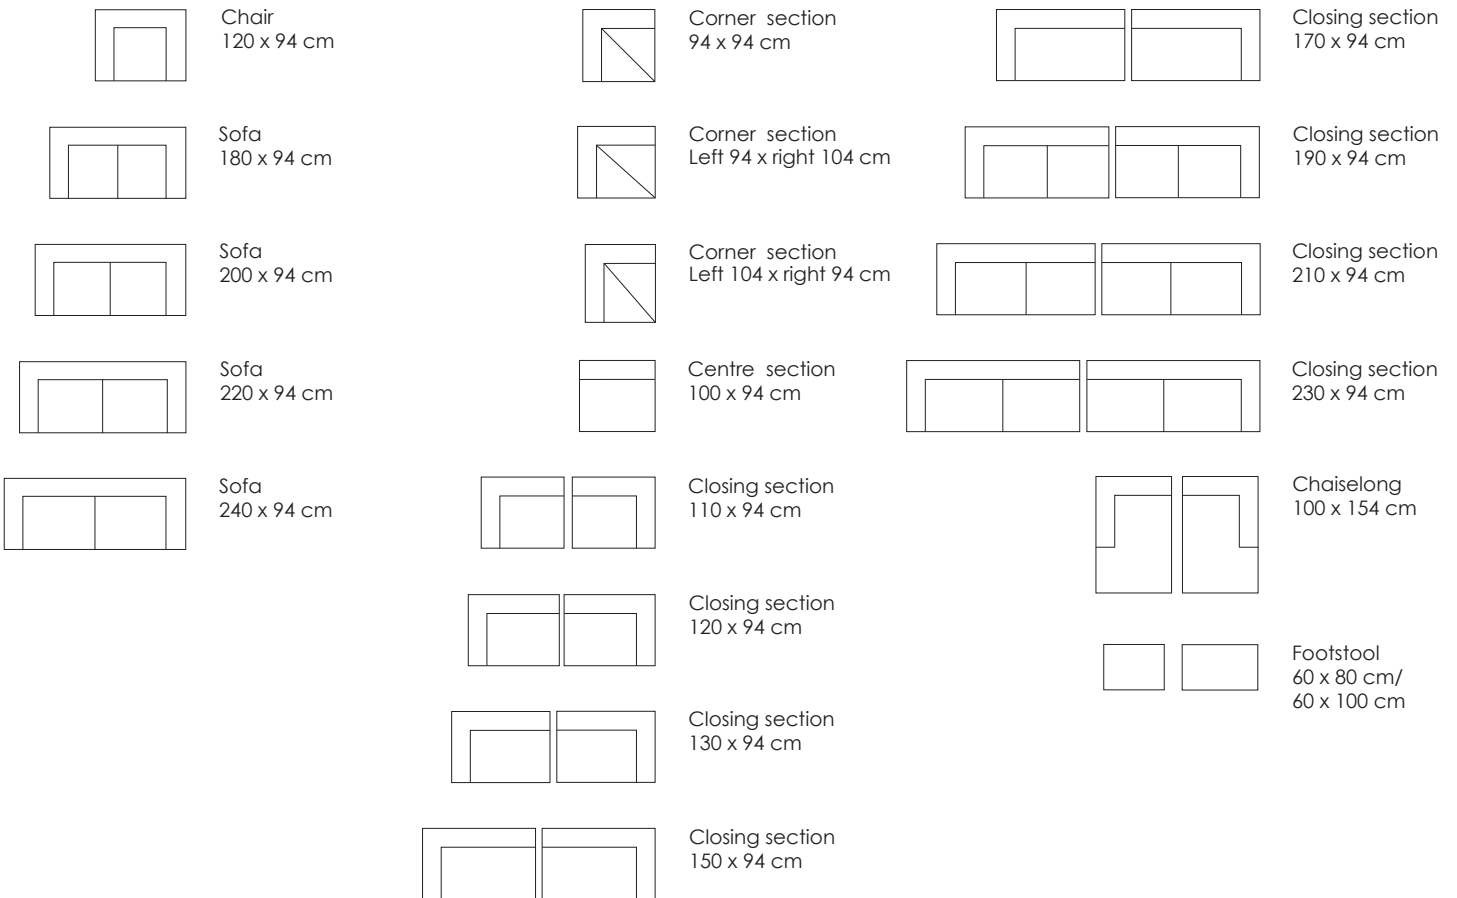

Model Tub · Design Jens Juul Eilersen

Arm height: 58.5 cm · Arm width: 7 cm · Arm cushion width: 20 cm · Total depth (frame): 94 / 104 cm · Seat depth: 68 / 78 cm · Seat height: 40 cm · Total height (frame): 58.5 cm

Scale 1:100

All overall dimensions correspond to frame sizes.

Model Tub · Design Jens Juul Eilersen

Arm height: 58.5 cm · Arm width: 7 cm · Arm cushion width: 20 cm · Total depth (frame): 94 cm · Seat depth: 68 cm · Seat height: 40 cm · Total height (frame): 58.5 cm
 Also available in depth 104 cm

Scale 1:100
 All overall dimensions correspond to frame sizes.

Model Tub · Design Jens Juul Eilersen

Arm height: 58.5 cm · Arm width: 7 cm · Arm cushion width: 20 cm · Total depth (frame): 104 cm · Seat depth: 78 cm · Seat height: 40 cm · Total height (frame): 58.5 cm
 Also available in depth 94 cm

Scale 1:100

All overall dimensions correspond to frame sizes.

Model Tub · Design Jens Juul Eilersen

English:

Tub is an orgy of soft foam, downs and cushions - and thereby it is the coolest and softest sofa yet in the Eilersen universe of floaters. The contrast between the slim, tight outer shell and the interior heaven of foam and downs creates dynamism in the language of form. And it makes Tub resemble a gigantic bath tub...