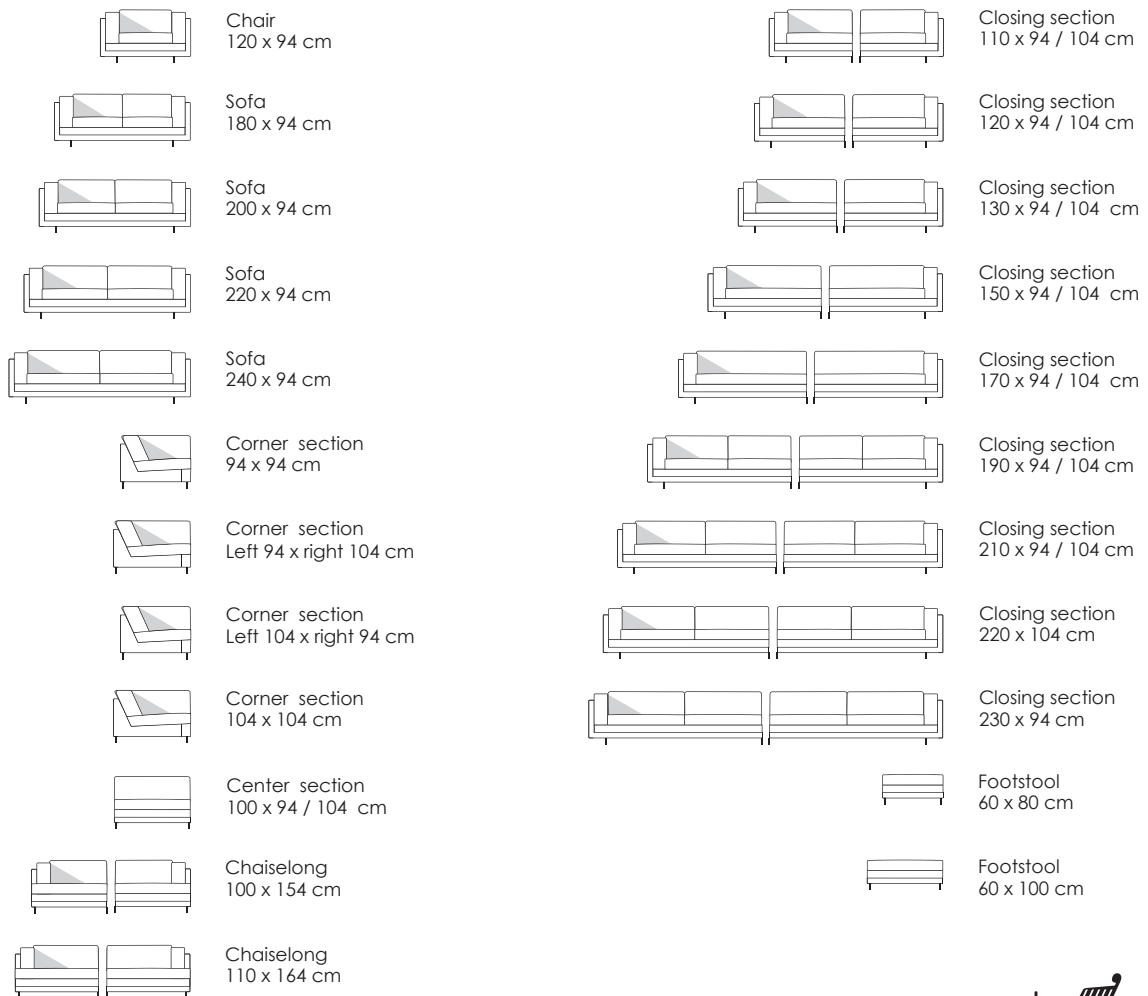

Model Tub · Design Jens Juul Eilersen

Arm height: 58.5 cm · Arm width: 7 cm · Arm cushion width: 20 cm · Total depth (frame): 94 / 104 cm · Seat depth: 68 / 78 cm · Seat height: 40 cm · Total height (frame): 58.5 cm

Scale 1:100

All overall dimensions correspond to frame sizes.

Model Tub · Design Jens Juul Eilersen

Arm height: 58.5 cm · Arm width: 7 cm · Arm cushion width: 20 cm · Total depth (frame): 94 cm · Seat depth: 68 cm · Seat height: 40 cm · Total height (frame): 58.5 cm
 Also available in depth 104 cm

Scale 1:100
 All overall dimensions correspond to frame sizes.

Model Tub · Design Jens Juul Eilersen

Arm height: 58.5 cm · Arm width: 7 cm · Arm cushion width: 20 cm · Total depth (frame): 104 cm · Seat depth: 78 cm · Seat height: 40 cm · Total height (frame): 58.5 cm
 Also available in depth 94 cm

Scale 1:100

All overall dimensions correspond to frame sizes.

Model Tub · Design Jens Juul Eilersen

English:

Tub is an orgy of soft foam, downs and cushions - and thereby it is the coolest and softest sofa yet in the Eilersen universe of floaters. The contrast between the slim, tight outer shell and the interior heaven of foam and downs creates dynamism in the language of form. And it makes Tub resemble a gigantic bath tub...