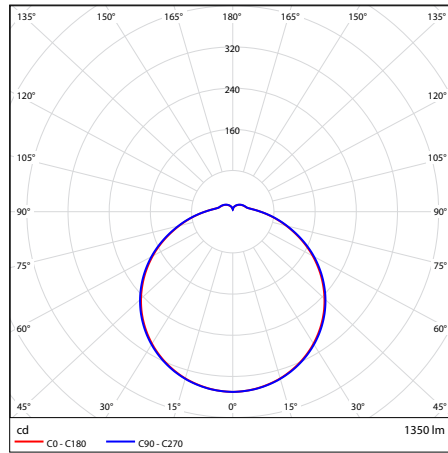

Photometric data

Standard white cover

Pattern cover

18W 4000K

Photometry is based on LM79

Order logic

Internal Code	Gen.	Brand	cover type	System W	CRI	CCT	Controller	Motion Sensor	IP	Shipment / other
LED Ceiling	G1 - Generation 1	TU - Tungsram	SC - standard cover	12W	8 - 80	30 - 3000K	S - Static	N - No Sensor	IP20	DS - Direct Shipment
			PC - pattern cover	18W		40 - 4000K				
				24W		65 - 6500K				

Example: LED Ceiling G1 TU SC 12W 830 SN IP20

LED Ceiling light with standard cover, system 12W 80CRI, 3000K CCT, No sensor, Static control, IP20 rating