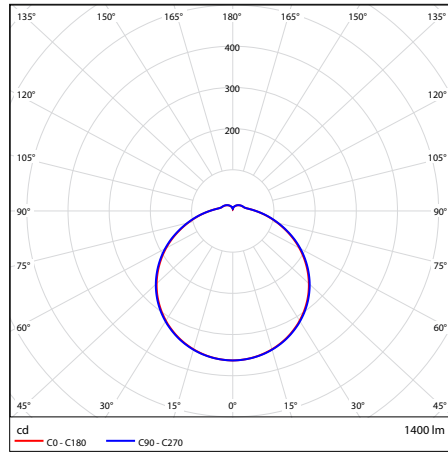

Dimensions (mm)

Wattage	D	H
12W	Ø245	65
18W	Ø315	65
24W	Ø365	65

Regulatory and standards

Regulatory mark: CE

Regulations: 2014/35/EU, 2014/30/EU, 2011/65/EU, (framework 2009/125/EC) EU/1194/2012 amended by EU 2015/1428, (framework 2010/30/EC) 874/2012 and 518/2014*, 2012/19/EU*

Harmonised standards: EN 60598, EN 62493, EN 61547, EN55015, EN 61000, refer to CE Declaration of Conformity and Technical File for details

*not on DOC

Photometric data

Standard white cover

12W 4000K

18W 4000K