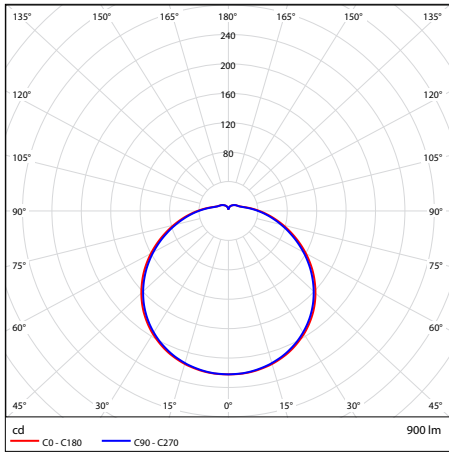

Photometric data

Standard white cover

12W 4000K