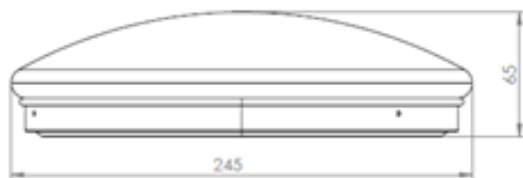

Dimensions (mm)

Wattage	D	H
12W	Ø245	65
18W	Ø315	65
24W	Ø365	65

Regulatory and standards

Regulatory mark: CE

Regulations: 2014/35/EU, 2014/30/EU, 2011/65/EU, (framework 2009/125/EC) EU/1194/2012 amended by EU 2015/1428, (framework 2010/30/EC) 874/2012 and 518/2014*, 2012/19/EU*