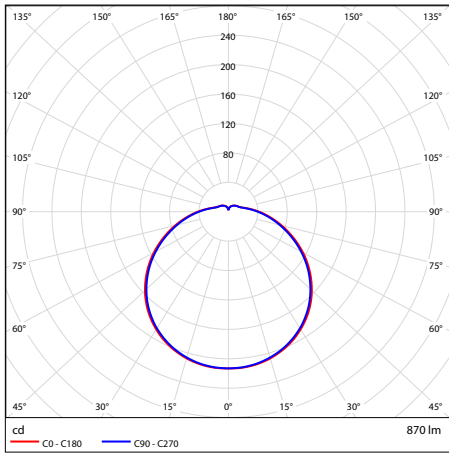

Pattern cover

12W 4000K