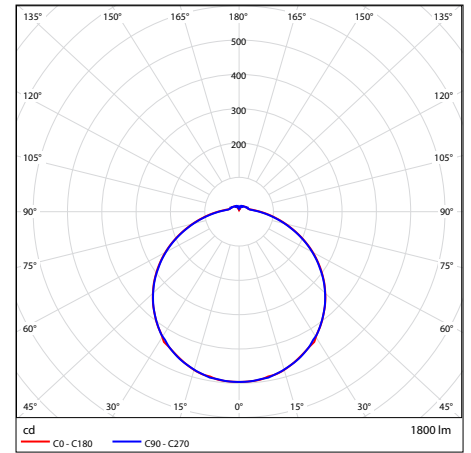

Dimensions (mm)

Wattage	D	H
12W	Ø245	65
18W	Ø315	65
24W	Ø365	65

Regulatory and standards

Regulatory mark: CE

Regulations: 2014/35/EU, 2014/30/EU, 2011/65/EU, (framework 2009/125/EC) EU/1194/2012 amended by EU 2015/1428, (framework 2010/30/EC) 874/2012 and 518/2014*, 2012/19/EU*

24W 4000K

Pattern cover

12W 4000K

18W 4000K

24W 4000K

Photometry is based on LM79

Order logic

Internal Code	Gen.	Brand	cover type	System W	CRI	CCT	Controller	Motion Sensor	IP	Shipment / other
LED Ceiling	G1 - Generation 1	TU - Tungsram	SC - standard cover	12W	8 - 80	30 - 3000K	S - Static	N - No Sensor	IP20	DS - Direct Shipment
			PC - pattern cover	18W		40 - 4000K				
				24W		65 - 6500K				