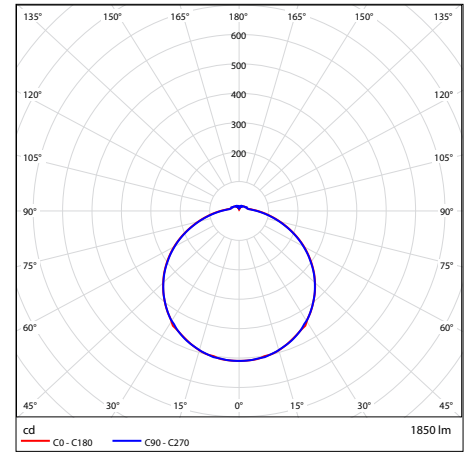

Photometric data

Standard white cover

24W 4000K

Pattern cover

Photometry is based on LM79

Order logic

Internal Code	Gen.	Brand	cover type	System W	CRI	CCT	Controller	Motion Sensor	IP	Shipment / other
LED Ceiling	G1 - Generation 1	TU - Tungsram	SC - standard cover	12W	8 - 80	30 - 3000K	S - Static	N - No Sensor	IP20	DS - Direct Shipment
			PC - pattern cover	18W		40 - 4000K				
				24W		65 - 6500K				

Example: LED Ceiling G1 TU SC 12W 830 SN IP20

LED Ceiling light with standard cover, system 12W 80CRI, 3000K CCT, No sensor, Static control, IP20 rating