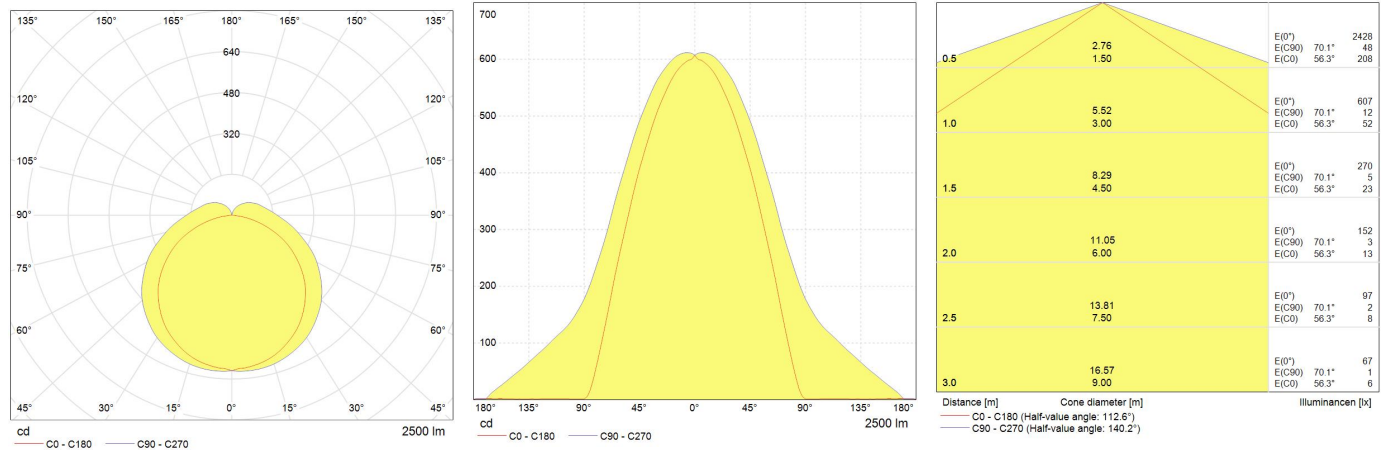

Electrical data

Nominal lamp power factor	>0,9
Class	Class II
Controllability	Constant Current Driver

Logistic data

Product status	Available
Pack quantity	1

Photometric Data