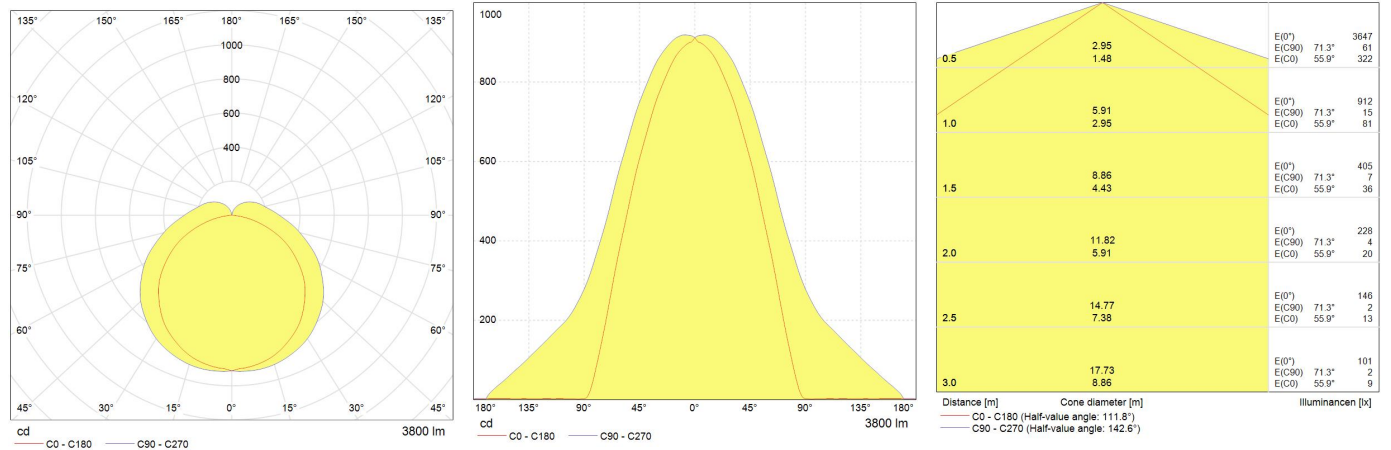

Electrical data

Nominal lamp power factor	>0,9
Class	Class II
Controllability	Constant Current Driver

Logistic data

Product status	Available
Pack quantity	1

Photometric Data