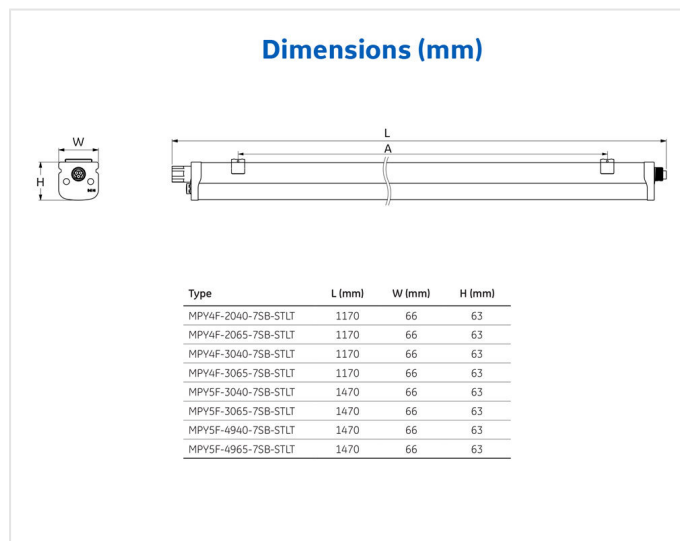

Technical drawing

Downloads & Links

[Go to the catalog site (HTTP)](#)

[Datasheet (PDF)](#)

[Direct Shipment Datasheet (PDF)](#)

[Images (HTTP)](#)

[Lighting design tools & calculators (HTTP)](#)

[Certificate for the Quality Management System of GE Lighting EMEA (PDF)](#)

[Certificate for the Environmental Management System of GE Lighting EMEA (PDF)](#)