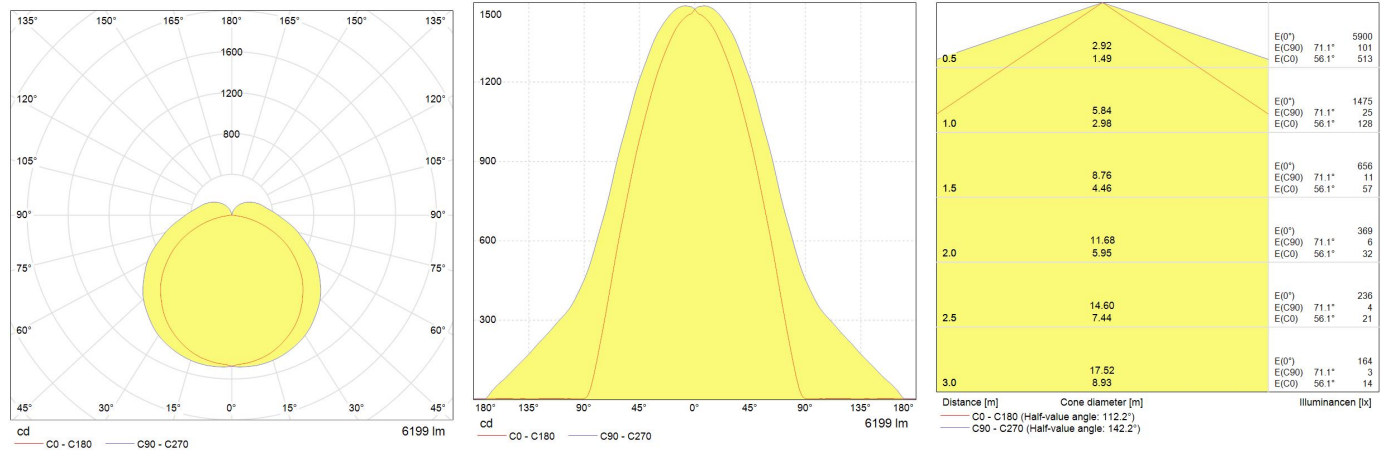

Electrical data

Nominal lamp power factor	>0,9
Class	Class II
Controllability	Constant Current Driver

Logistic data

Product status	Available
Pack quantity	1

Photometric Data