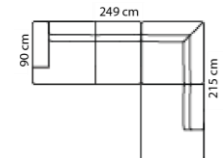

Combo shown **9011**
Combo mirrored **9021**

2,5-seater+open-end

M3: 1,89	
1	21.799
2	22.499
3	23.399
4	25.899
Omaha	32.599
Dakota	33.999
Savoy	38.999
Safari	42.499
Nature	46.199