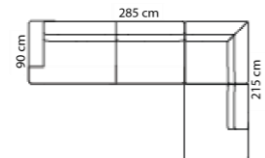

Combo shown **9031**
Combo mirrored **9041**

3-seater+open-end

M3: 2,07	
1	23.299
2	23.999
3	24.999
4	27.499
Omaha	36.299
Dakota	37.899
Savoy	43.199
Safari	47.299
Nature	51.499