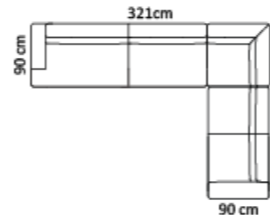

Combo shown **0271**
Combo mirrored **0281**

3,5-seat+corner+2,5-seater

M3: 2,50	
1	29.399
2	30.399
3	31.599
4	34.699
Omaha	44.099
Dakota	45.899
Savoy	52.399
Safari	57.099
Nature	61.899

Remember to choose legs.

The last 3 digits in the item no. determines the type of legs.

Casted alu, wooden **BLACK** 001
Casted alu, wooden **WALNUT look** 007
Casted alu, wooden **OILED OAK** 003

Ex.: 2.5-seater with legs in wooden black:
3482521xxxx**001**

COPENHAGEI	Module	Fabric	Legs
348	2521	xxxx	001