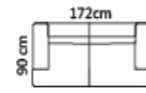

Combination **3631**

3,5-seater with arms

M3: 1,30	
1	15.399
2	15.899
3	16.699
4	18.399
Omaha	24.099
Dakota	24.999
Savoy	28.299
Safari	30.999
Nature	33.599

Combination **3521**

3,5-seater with arms

M3: 1,30	
1	14.999
2	15.499
3	16.199
4	17.799
Omaha	23.099
Dakota	23.999
Savoy	27.199
Safari	29.699
Nature	32.199

Combination **3221**

3-seater with arms

M3: 1,12	
1	13.699
2	14.199
3	14.699
4	16.199
Omaha	22.699
Dakota	23.499
Savoy	26.399
Safari	28.999
Nature	31.699

Combination **2521**

2,5-seater with arms

M3: 0,95	
1	12.199
2	12.599
3	13.099
4	14.499
Omaha	18.899
Dakota	19.599
Savoy	22.199
Safari	24.299
Nature	26.399