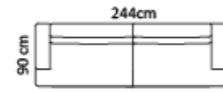

Combination **3631**

3,5-seater with arms

M3: 1,30	
1	15.399
2	15.899
3	16.699
4	18.399
Omaha	24.099
Dakota	24.999
Savoy	28.299
Safari	30.999
Nature	33.599

Combination **3521**

3,5-seater with arms

M3: 1,30	
1	14.999
2	15.499
3	16.199
4	17.799
Omaha	23.099
Dakota	23.999
Savoy	27.199
Safari	29.699
Nature	32.199

Combination **3221**

3-seater with arms

M3: 1,12	
1	13.699
2	14.199
3	14.699
4	16.199
Omaha	22.699
Dakota	23.499
Savoy	26.399
Safari	28.999
Nature	31.699

Combination **2521**

2,5-seater with arms

M3: 0,95	
1	12.199
2	12.599
3	13.099
4	14.499
Omaha	18.899
Dakota	19.599
Savoy	22.199
Safari	24.299
Nature	26.399