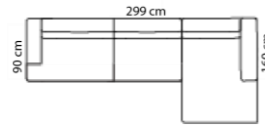

M3: 1,74	
1	21.399
2	21.999
3	22.799
4	24.899
Omaha	31.499
Dakota	32.799
Savoy	37.299
Safari	40.499
Nature	43.899

Combo shown **0031**
Combo mirrored **0041**

3-seater+chaiselong