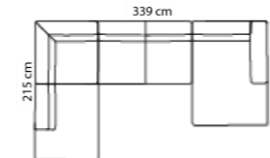

Combo shown **9111**
Combo mirrored **9121**

Open-end+2,5-seat+Chaiselong

M3: 2,68	
1	30.999
2	31.999
3	33.299
4	36.599
Omaha	44.899
Dakota	46.899
Savoy	53.799
Safari	58.499
Nature	63.499