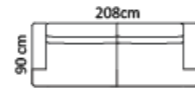

Combination **3631**

3,5-seater with arms

M3: 1,30	
1	15.399
2	15.899
3	16.699
4	18.399
Omaha	24.099
Dakota	24.999
Savoy	28.299
Safari	30.999
Nature	33.599

Combination **3521**

3,5-seater with arms

M3: 1,30	
1	14.999
2	15.499
3	16.199
4	17.799
Omaha	23.099
Dakota	23.999
Savoy	27.199
Safari	29.699
Nature	32.199

Combination **3221**

3-seater with arms

M3: 1,12	
1	13.699
2	14.199
3	14.699
4	16.199
Omaha	22.699
Dakota	23.499
Savoy	26.399
Safari	28.999
Nature	31.699

Combination **2521**

2,5-seater with arms

M3: 0,95	
1	12.199
2	12.599
3	13.099
4	14.499
Omaha	18.899
Dakota	19.599
Savoy	22.199
Safari	24.299
Nature	26.399