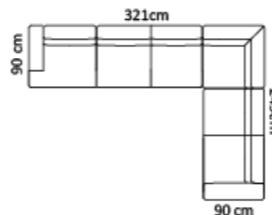

Combination **0211**

2,5-seat+corner+2,5-seater

M3: 2,14	
1	26.499
2	27.499
3	28.599
4	31.399
Omaha	40.099
Dakota	41.599
Savoy	47.399
Safari	51.699
Nature	56.099

Combo shown **0251**
Combo mirrored **0261**