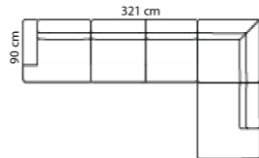

Combo shown **9051**
Combo mirrored **9061**

3,5-seater+open-end

M3: 2,25	
1	25.199
2	25.999
3	27.199
4	30.099
Omaha	37.699
Dakota	39.299
Savoy	45.099
Safari	49.199
Nature	53.499