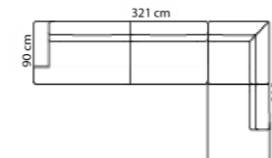

Combo shown **9071**
Combo mirrored **9081**

3,5-seater+open-end

M3: 2,25	
1	24.599
2	25.399
3	26.499
4	29.099
Omaha	36.699
Dakota	38.299
Savoy	43.999
Safari	47.899
Nature	52.099