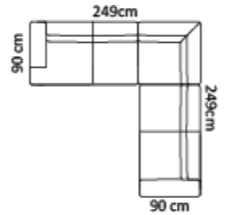

Combination **0211**

2,5-seat+corner+2,5-seater

M3: 2,14	
1	26.499
2	27.499
3	28.599
4	31.399
Omaha	40.099
Dakota	41.599
Savoy	47.399
Safari	51.699
Nature	56.099

Combo shown **0251**
Combo mirrored **0261**