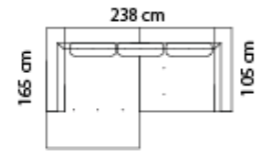

Combo shown
Combo mirrored **0351
0361**

Price group	1,5-chaiselong+1,5-seater
M3: 1,77	
1	21.799
2	22.399
3	23.099
4	24.999
Omaha	29.399
Dakota	30.499
Savoy	34.499
Safari	37.299
Nature	40.099

Boxes of legs 3