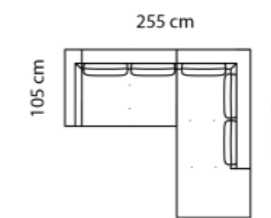

Combo shown
Combo mirrored **0071
0081**

Price group	2-seat+open-end
M3: 1,85	
1	23.399
2	23.699
3	25.399
4	27.099
Omaha	32.599
Dakota	33.999
Savoy	43.399
Safari	39.599
Nature	42.999

Boxes of legs 4