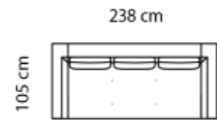

Combination **3221**

Price group	3-seater
M3: 1,2	
1	14.199
2	14.399
3	15.499
4	16.699
Omaha	20.499
Dakota	21.499
Savoy	27.699
Safari	25.399
Nature	27.699

Boxes of legs 2

Combination **2521**

Price group	2,5-seater
M3: 1,13	
1	13.299
2	13.699
3	14.299
4	15.699
Omaha	20.799
Dakota	21.699
Savoy	24.899
Safari	24.499
Nature	26.699

Boxes of legs 2

Combination **2221**

Price group	2-seater
M3: 0,9	
1	11.499
2	11.599
3	12.499
4	13.399
Omaha	16.399
Dakota	17.099
Savoy	21.899
Safari	19.799
Nature	21.499

Boxes of legs 2

Foot rest **1760**

Loano	Combo	Fabric	Legs
153	0051	xxxx	040

With a nominal size of up to 150 cm. (width, depth, height), the tolerance may not exceed 2 cm. When larger than 150 cm, not more than 2,5 cm.