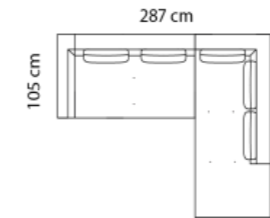

Combo shown
Combo mirrored **0311
0321**

Price group	2,5-seat+open-end
M3: 2,06	
1	25.099
2	25.699
3	27.099
4	29.399
Omaha	36.499
Dakota	38.099
Savoy	46.299
Safari	44.499
Nature	48.399

Boxes of legs 4