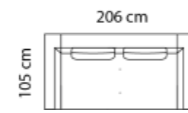

Combination **3221**

Price group	3-seater
M3: 1,2	
1	14.199
2	14.399
3	15.499
4	16.699
Omaha	20.499
Dakota	21.499
Savoy	27.699
Safari	25.399
Nature	27.699

Boxes of legs 2

Combination **2521**

Price group	2,5-seater
M3: 1,13	
1	13.299
2	13.699
3	14.299
4	15.699
Omaha	20.799
Dakota	21.699
Savoy	24.899
Safari	24.499
Nature	26.699

Boxes of legs 2

Combination **2221**

Price group	2-seater
M3: 0,9	
1	11.499
2	11.599
3	12.499
4	13.399
Omaha	16.399
Dakota	17.099
Savoy	21.899
Safari	19.799
Nature	21.499

Boxes of legs 2

Foot rest **1760**

Loano	Combo	Fabric	Legs
153	0051	xxxx	040

With a nominal size of up to 150 cm. (width, depth, height), the tolerance may not exceed 2 cm. When larger than 150 cm, not more than 2,5 cm.