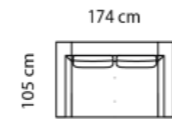

Combination **3221**

Price group	3-seater
M3: 1,2	
1	14.199
2	14.399
3	15.499
4	16.699
Omaha	20.499
Dakota	21.499
Savoy	27.699
Safari	25.399
Nature	27.699

Boxes of legs 2

Combination **2521**

Price group	2,5-seater
M3: 1,13	
1	13.299
2	13.699
3	14.299
4	15.699
Omaha	20.799
Dakota	21.699
Savoy	24.899
Safari	24.499
Nature	26.699

Boxes of legs 2

Combination **2221**

Price group	2-seater
M3: 0,9	
1	11.499
2	11.599
3	12.499
4	13.399
Omaha	16.399
Dakota	17.099
Savoy	21.899
Safari	19.799
Nature	21.499

Boxes of legs 2

Foot rest **1760**

Loano	Combo	Fabric	Legs
153	0051	xxxx	040

With a nominal size of up to 150 cm. (width, depth, height), the tolerance may not exceed 2 cm. When larger than 150 cm, not more than 2,5 cm.