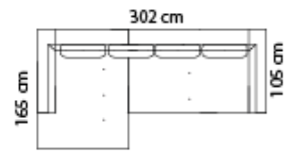

Boxes of legs 4

Combo shown  
Combo mirrored **0071  
0081**

Price group	2-seat+open-end
M3: 1,85	
1	23.399
2	23.699
3	25.399
4	27.099
Omaha	32.599
Dakota	33.999
Savoy	43.399
Safari	39.599
Nature	42.999

Boxes of legs 4

Neck rest **115 1055**

Price group	Neck rest
M3: 0,03	
1	899
2	999
3	1.099
4	1.099
Omaha	1.199
Dakota	1.299
Savoy	1.699
Safari	1.699
Nature	1.799

Combo shown  
Combo mirrored **0331  
0341**