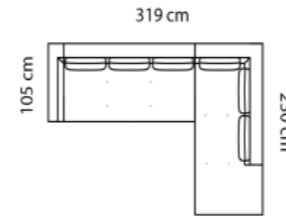

Combo shown
Combo mirrored **0051
0061**

Price group	3-seater+open-end
M3: 2,15	
1	26.099
2	26.499
3	28.499
4	30.499
Omaha	36.599
Dakota	38.199
Savoy	49.199
Safari	45.499
Nature	49.399

Boxes of legs 4