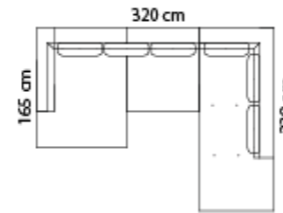

Combo shown
Combo mirrored **0371
0381**

Price group	1,5-chaiselong+1,5-seat.+Open-end
M3: 2,68	
1	33.199
2	33.799
3	35.499
4	38.099
Omaha	44.999
Dakota	46.899
Savoy	55.999
Safari	56.499
Nature	55.999

Boxes of legs 4

Foot rest **1720**

Price group	Foot rest for 1,5 seater
M3:	
1	4.199
2	4.299
3	4.399
4	4.599
Omaha	5.199
Dakota	5.299
Savoy	6.199
Safari	6.599
Nature	6.599

Boxes of legs 2

Remember to choose legs

The last 3 digits in the item no. determines the type of legs.

Metal leg 020
Black metal leg 040

Ex. Combo 0051 with black metal legs:
1530051xxxx040

Loano	Combo	Fabric	Legs
153	0051	xxxx	040

With a nominal size of up to 150 cm. (width, depth, height), the tolerance may not exceed 2 cm. When larger than 150 cm, not more than 2,5 cm.