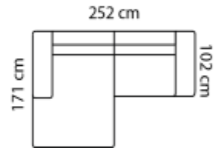

Combo shown: **9451 9461**

Price group	1,5 Chaiselong+1½-seater
	M3: 2,94
1	22.199
2	22.799
3	23.499
4	25.399
Omaha	29.199
Dakota	30.299
Savoy	34.099
Safari	36.699
Nature	39.399