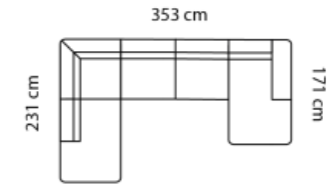

Combo shown: **9401 9411**

Price group	Open-end+90°+2½-seat+chaiselong
	M3: 4,69
1	31.799
2	33.399
3	34.599
4	36.099
Omaha	43.199
Dakota	45.099
Savoy	56.299
Safari	55.799
Nature	59.399