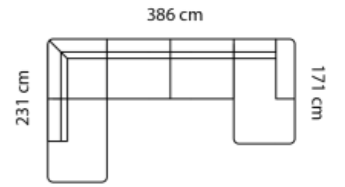

Combo shown: **9421 9431**

Price group	Open-end+90°+3-seat+chaiselong
	M3: 4,98
1	33.599
2	35.299
3	36.499
4	37.999
Omaha	45.299
Dakota	47.399
Savoy	59.099
Safari	58.499
Nature	62.299