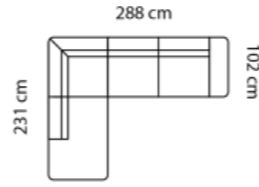

Combo shown: **9121 9131**

Price group	Open-end+90°+2½-seater
	M3: 3,56
1	24.099
2	25.399
3	26.299
4	27.499
Omaha	34.099
Dakota	35.499
Savoy	43.599
Safari	43.299
Nature	46.099