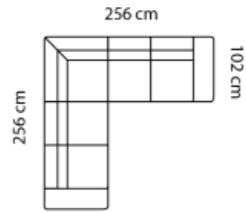

Combo shown: **0071**

Price group	2-seater+90°+2-seater
	M3: 3,48
1	24.399
2	25.799
3	26.699
4	27.799
Omaha	34.399
Dakota	35.999
Savoy	44.799
Safari	44.399
Nature	47.199