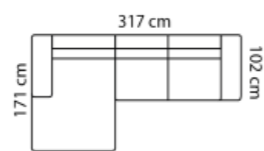

Combo shown: **9471 9481**

Price group	1,5 Chaiselong+2½-seater
	M3: 3,3
1	23.499
2	24.399
3	25.199
4	26.599
Omaha	31.699
Dakota	32.999
Savoy	38.999
Safari	40.299
Nature	42.999