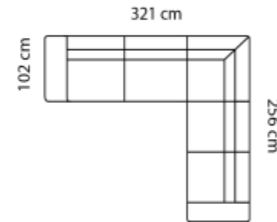

Combo shown: **0101 0111**

Price group	3-seater+90°+2-seater
	M3: 4,03
1	27.199
2	28.799
3	29.699
4	30.899
Omaha	37.999
Dakota	39.799
Savoy	49.599
Safari	49.199
Nature	52.299