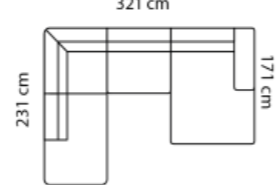

Combo shown: **9251 9261**

Price group	Open-end+90°+1½-seat+1,5 Chaisel.
	M3: 3,73
1	27.699
2	28.499
3	29.399
4	31.499
Omaha	36.799
Dakota	38.199
Savoy	43.599
Safari	45.699
Nature	48.799