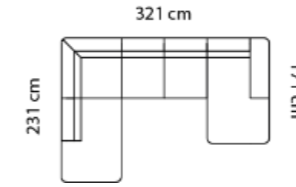

Combo shown: **9181 9191**

Price group	Open-end+90°+2-seat+chaiselong
	M3: 4,44
1	30.799
2	32.299
3	33.399
4	34.899
Omaha	41.599
Dakota	43.599
Savoy	54.199
Safari	53.699
Nature	57.199