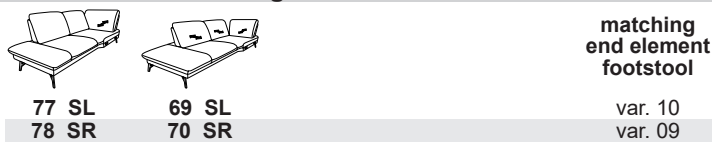

end element with integrated corner