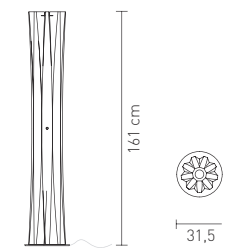

FLOOR LAMP XL

Bulbs: 3 X 18W - E27 FBT (Dimmable) or
3 X 75W max - E27 Halogen

Made of: Opalflex®

With: Stainless Steel base
Dimmer