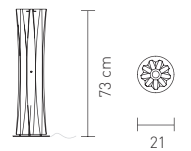

TABLE LAMP M

Bulbs: 1 X 24W - E27 FBT or
1 X 60W max - E27 Halogen

Made of: Opalflex®

With: Stainless Steel base