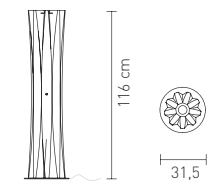

FLOOR LAMP L

Bulbs: 2 X 24W - E27 FBT or
2 X 60W max - E27 Halogen

Made of: Opalflex®

With: Stainless Steel base