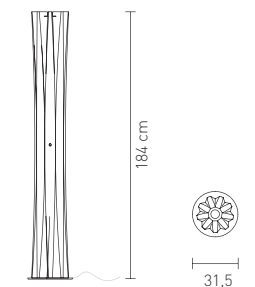

FLOOR LAMP XXL

Bulbs: 3 X 18W - E27 FBT (Dimmable) or
3 X 75W max - E27 Halogen

Made of: Opalflex®

With: Stainless Steel base
Dimmer