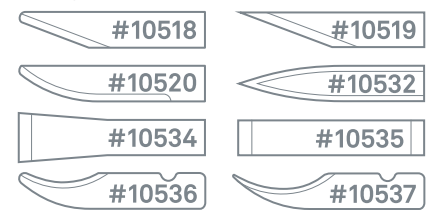

Compatibility

Slice® scalpels are designed to work exclusively with Slice blades for optimal safety and function.