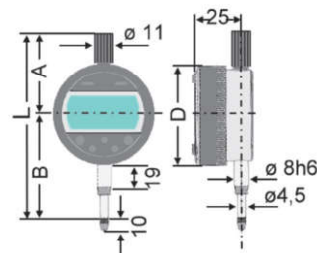

## „Absolute“ Electr. Digital Dial Indicator • IP54

- top model for industry purposes
- with optical tolerance alarm by LED signal
- with Bluetooth data out put
- spray water proof, acc. to 40050 / IEC 60529
- mechanical parts in stainless steel, hardened, IP51 protected
- housing IP54 protected, front plate made of plastic
- large LCD display with clear reading, 10 mm digit height
- On/Off button, LED signal for data transmitting and tolerance range
- with PRESET/ORIGIN/ABS/INC-system
- mm/inch switchable, from up 25 mm with lifting device
- incl. 3 V battery (type CR2032, art.-no. 2002093), with operation manual

### Options

- data transfer via cable, art.-no. 3420195, see page 304
- data transfer via WiFi, art.-no. 2040102, see page 304
- data transfer via Bluetooth, art.-no. 2023106, see page 304

from up 25 mm  
incl. lifting device

ART N°	mm / inch	mm / inch	mm	mm	L mm	A mm	B mm	D mm	KG	ART N° CC
240280	12.5 / 0.5	0.01 / 0.0005	0.002	0.01	129.2	60.2	69	60.1	0.169	2494200
240285	12.5 / 0.5	0.001 / 0.00005	0.002	0.004	129.2	60.2	69	60.1	0.169	2494200
240281	25.0 / 1.0	0.01 / 0.0005	0.002	0.01	159.2	57.7	101.5	60.1	0.280	2494201
240286	25.0 / 1.0	0.001 / 0.00005	0.002	0.004	159.2	57.7	101.5	60.1	0.280	2494201
240282	50.0 / 2.0	0.01 / 0.0005	0.002	0.015	236.2	83.7	152.5	60.1	0.340	2494202
240287	50.0 / 2.0	0.001 / 0.00005	0.002	0.005	236.2	83.7	152.5	60.1	0.340	2494202