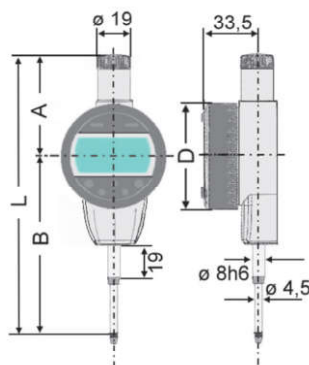

## „Absolute“ Electr. Digital Dial Indicator • IP54

- top model for industry purposes
- with optical tolerance alarm by LED signal
- with Bluetooth data out put
- spray water proof, acc. to 40050 / IEC 60529
- mechanical parts in stainless steel, hardened, IP51 protected
- housing IP54 protected, front plate made of plastic
- large LCD display with clear reading, 10 mm digit height
- On/Off button, LED signal for data transmitting and tolerance range
- with PRESET/ORIGIN/ABS/INC-system
- mm/inch switchable, from up 25 mm with lifting device
- incl. 3 V battery (type CR2032, art.-no. 2002093), with operation manual

### Options

- data transfer via cable, art.-no. 3420195, see page 304
- data transfer via WiFi, art.-no. 2040102, see page 304
- data transfer via Bluetooth, art.-no. 2023106, see page 304

from up 25 mm  
incl. lifting device

ART N°	mm / inch	mm / inch	mm	mm	L mm	A mm	B mm	D mm	KG	ART N° CC
240280	12.5 / 0.5	0.01 / 0.0005	0.002	0.01	129.2	60.2	69	60.1	0.169	2494200
240285	12.5 / 0.5	0.001 / 0.00005	0.002	0.004	129.2	60.2	69	60.1	0.169	2494200
240281	25.0 / 1.0	0.01 / 0.0005	0.002	0.01	159.2	57.7	101.5	60.1	0.280	2494201
240286	25.0 / 1.0	0.001 / 0.00005	0.002	0.004	159.2	57.7	101.5	60.1	0.280	2494201
240282	50.0 / 2.0	0.01 / 0.0005	0.002	0.015	236.2	83.7	152.5	60.1	0.340	2494202
240287	50.0 / 2.0	0.001 / 0.00005	0.002	0.005	236.2	83.7	152.5	60.1	0.340	2494202