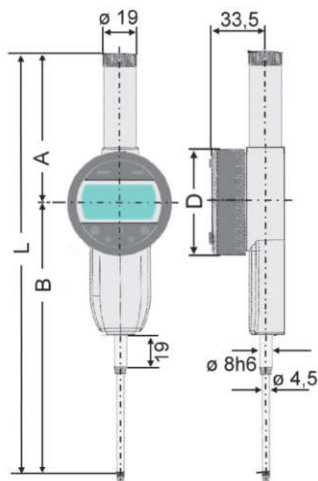

## „Absolute“ Electr. Digital Dial Indicator • IP54

- top model for industry purposes
- with optical tolerance alarm by LED signal
- with Bluetooth data out put
- spray water proof, acc. to 40050 / IEC 60529
- mechanical parts in stainless steel, hardened, IP51 protected
- housing IP54 protected, front plate made of plastic
- large LCD display with clear reading, 10 mm digit height
- On/Off button, LED signal for data transmitting and tolerance range
- with PRESET/ORIGIN/ABS/INC-system
- mm/inch switchable, from up 25 mm with lifting device
- incl. 3 V battery (type CR2032, art.-no. 2002093), with operation manual

### Options

- data transfer via cable, art.-no. 3420195, see page 304
- data transfer via WiFi, art.-no. 2040102, see page 304
- data transfer via Bluetooth, art.-no. 2023106, see page 304

from up 25 mm  
incl. lifting device

ART N°	mm / inch	mm / inch	mm	mm	L mm	A mm	B mm	D mm	KG	ART N° CC
240280	12.5 / 0.5	0.01 / 0.0005	0.002	0.01	129.2	60.2	69	60.1	0.169	2494200
240285	12.5 / 0.5	0.001 / 0.00005	0.002	0.004	129.2	60.2	69	60.1	0.169	2494200
240281	25.0 / 1.0	0.01 / 0.0005	0.002	0.01	159.2	57.7	101.5	60.1	0.280	2494201
240286	25.0 / 1.0	0.001 / 0.00005	0.002	0.004	159.2	57.7	101.5	60.1	0.280	2494201
240282	50.0 / 2.0	0.01 / 0.0005	0.002	0.015	236.2	83.7	152.5	60.1	0.340	2494202
240287	50.0 / 2.0	0.001 / 0.00005	0.002	0.005	236.2	83.7	152.5	60.1	0.340	2494202