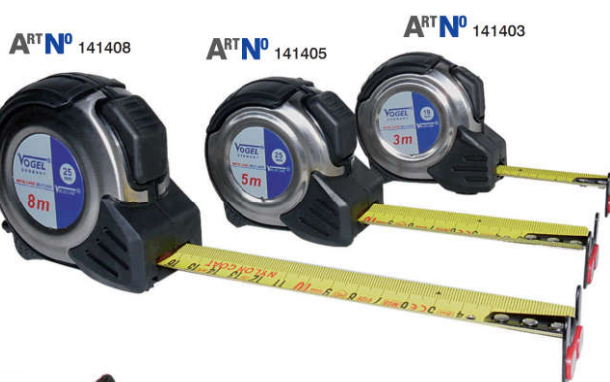

8

9

10

11

★★★★★ BLUE-LINE® Pocket Measuring Tape EC II

- according to MID-Code
- exceptional tape stability
- suitable for craftsmen and industry
- ergonomic design
- lies save and non slip in your hand
- rugged and rubber covered housing with stainless metal clip and lanyard
- yellow coated blade, high rubb-off resistant and kink resistant
- self adjusting end-hook, with magnetic dots
- long-life spring made of special steel, automatic blade return and blade stop
- black/red figures, black scale
- from up to 25 mm blade with 3 rivets fixed

★★★★★ BLUE-LINE® Pocket Measuring Tape, in stainless steel metal housing EC II

- according to MID-Code
- exceptional tape stability
- suitable for craftsmen and industry
- with graduation on front- a. backside
- backside with crosswise graduation for comfortable vertical reading
- autom. blade-stop
- lies save and non slip in your hand
- rugged and rubber covered housing, with stainless metal clip and lanyard
- yellow coated blade, high rubb-off resistant and kink resistant
- self adjusting end-hook, with magnetic dots
- long-life spring made of special steel, automatic blade return and blade stop
- black/red figures, black scale
- from up to 25 mm blade with 3 rivets fixed