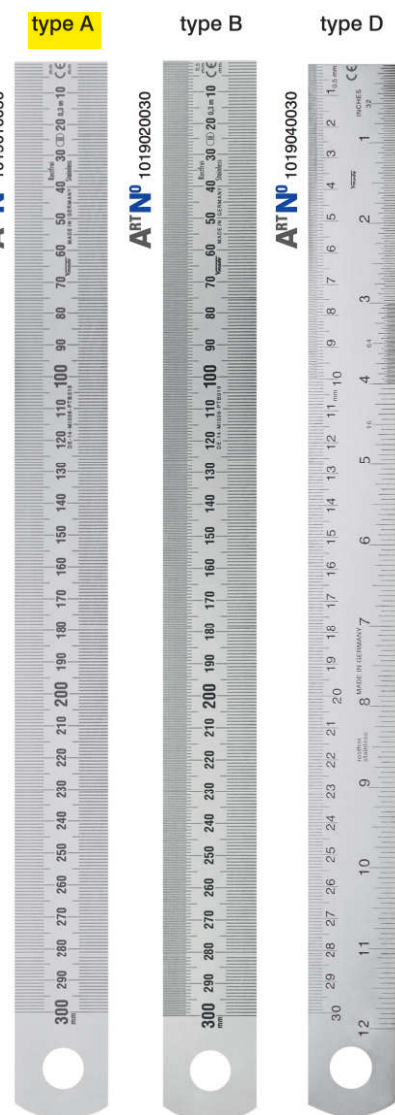

- reading from right to left
- semi rigid version, with wide cross section
- stainless spring steel
- non glare, matt surface
- etched graduation for a clear reading
- up to 2000 mm in a vinyl bag

type A = mm / mm top and bottom 1/1 mm graduation

type B = 1/2 mm / mm top 1/2 mm and bottom 1/1 mm graduation

type D = inch / mm top 1/64 ; 1/32 and 1/16 inch graduation, bottom 1/2 mm and 1/1 mm

Numbering up to 500 mm length with continuing mm numbering at type A and type B.
The rules from 1000 mm up to 4000 mm length with continuing cm numbering at type A and type B.
The rules up to 4000 mm length according to EC Class II and are qualified as reference pieces.
Therefore please order our calibration certificate together with the rule.
Steel Rules more than 4000 mm length are made according to workshop standard.