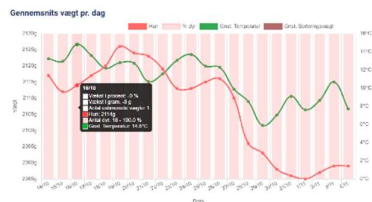

Big news in the best mink weighing system in the world

On request from our users, HG WeightLog has once again been upgraded to be able to "Estimate animal" with a row of other user-friendly new actions.

1) Estimated weights (phantom animals)

The experience shows us, that mink – from time to another – does not 100 % want to use the HG weight inside the cage.

It has meant so far, that HG Weightlog has not shown any weight for the animal in few days – and it has again resulted in a weight curve for the entire farm, that has been able to get some strange fluctuations or holes on the curve below "statistic".