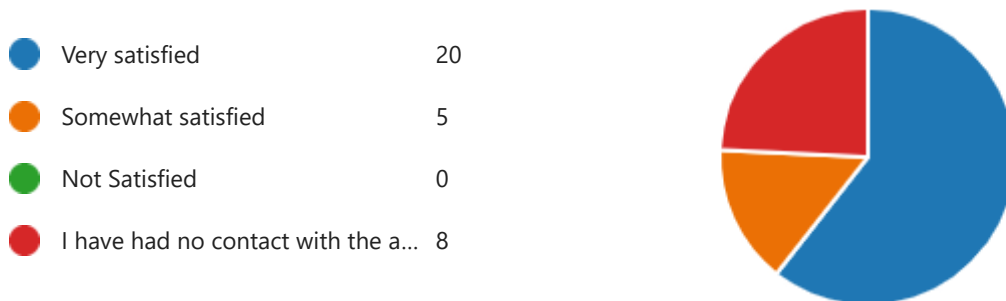

16. How satisfied are you with service in the administration?