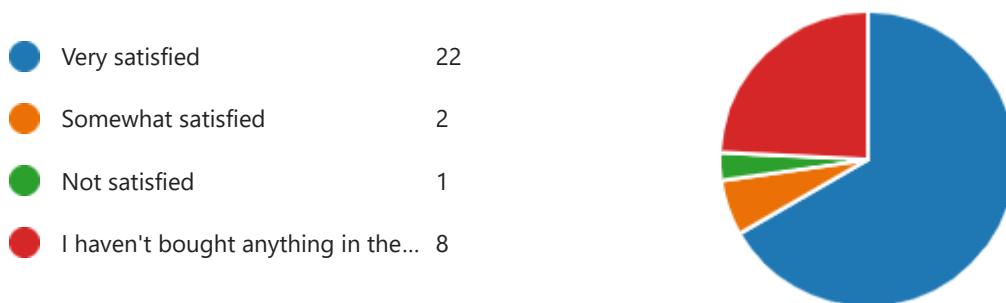

17. How satisfied are you with the service in the canteen?