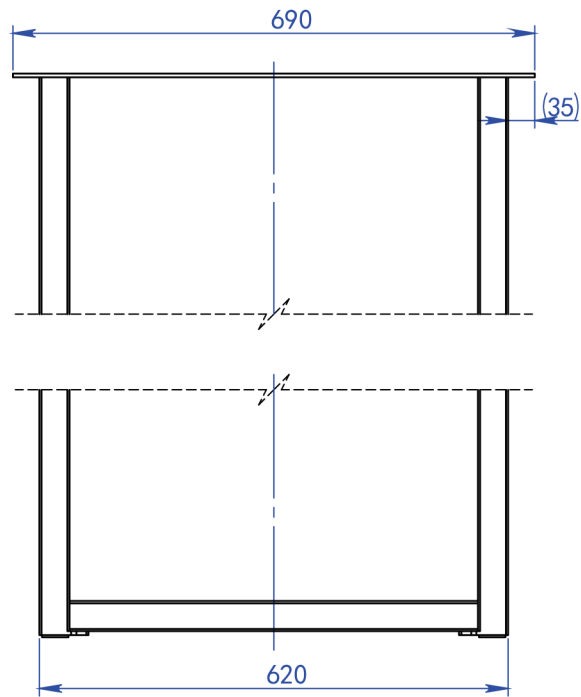

# 22611-K LUTON

**bodahl**  
LIVING CULTURE