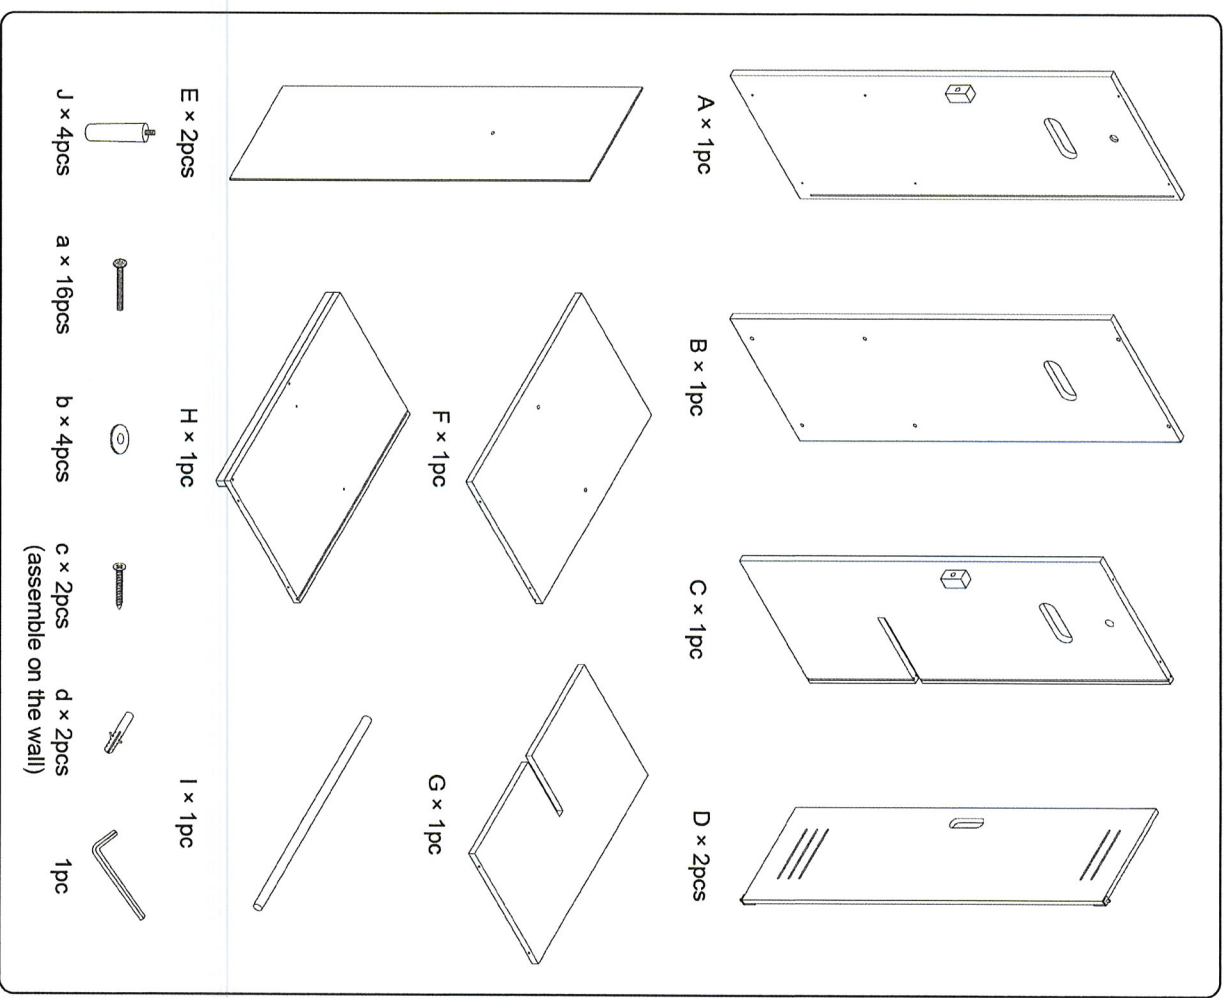

DOLL WARDROBE

Product parts

WARNING:
CHOKING HAZARD-Small parts. Not for children under 3 years.
Adult assembly is required.

Remove all the packaging and attachments before giving the toy to a child.
Please retain this packaging for future information.