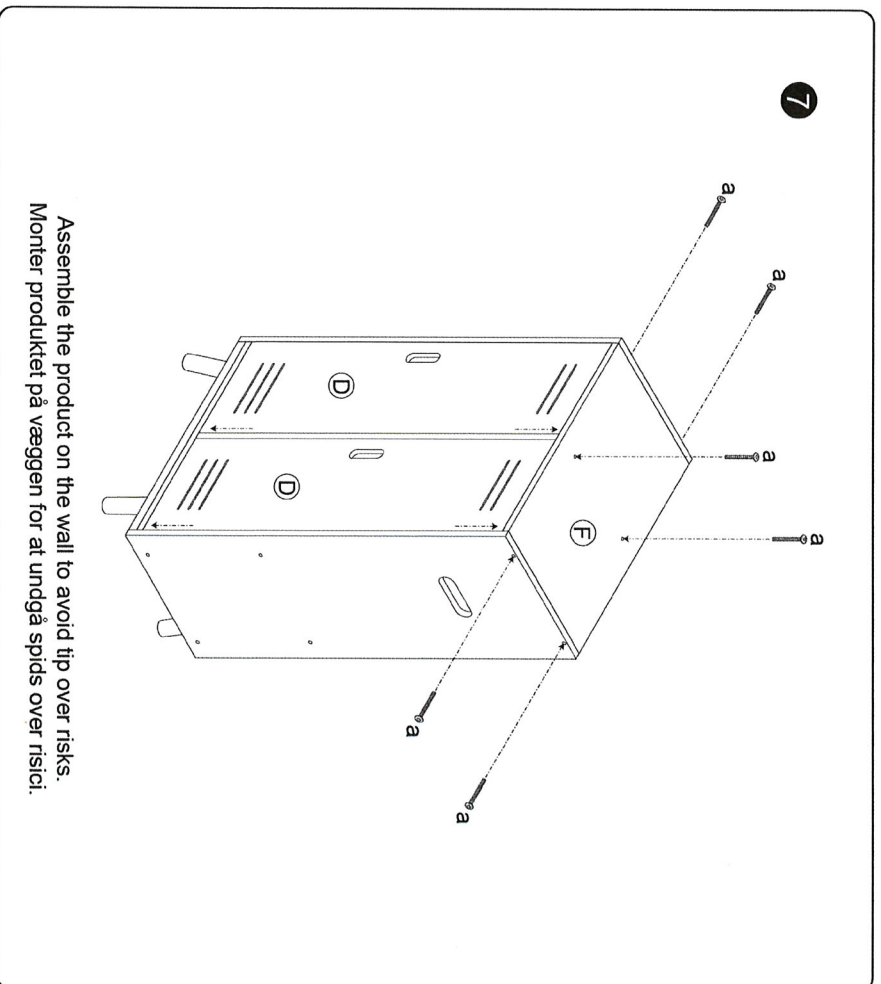

DOLL WARDROBE

Product parts

WARNING:
CHOKING HAZARD-Small parts. Not for children under 3 years.
Adult assembly is required.

Remove all the packaging and attachments before giving the toy to a child.
Please retain this packaging for future information.