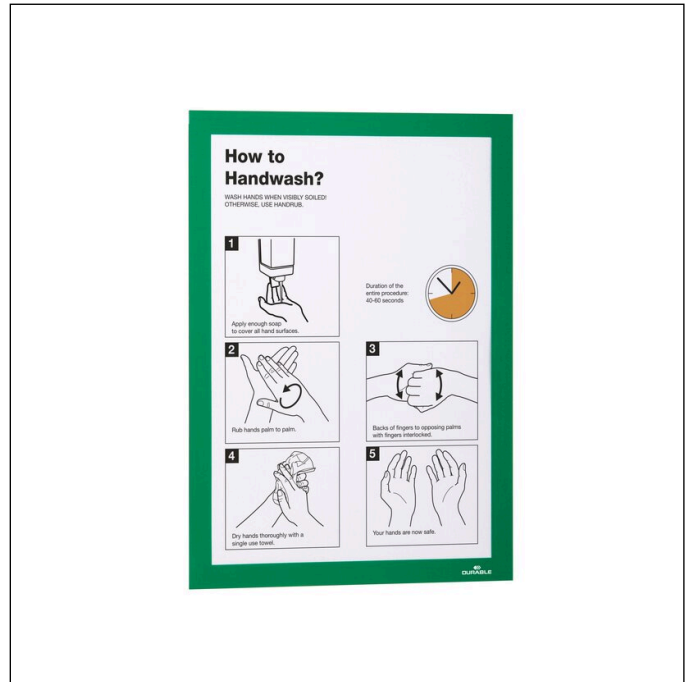

Infoframe DURAFRAME® A4

Article number	487205	Sales unit quantity	1 Bag
Colour	Green	Sales unit EAN	4005546406084
Packaging unit	2 pieces / bag	Packing weight (gross)	158.1 G
Base EAN	4005546406084	Country of origin	PL

Logos and awards

Product description

- The self-adhesive, A4 format info-frame
- Present information in a high-quality and professional way.
- Quick insertion and replacement of documents via a hinged magnetic frame
- Easy to attach to smooth, stable surfaces without the need for tools and can removed again, e.g. from glass
- Fields of application: For A4 format documents such as room plans, orientation information and offers
- Readability from both sides of glass thanks to 2 inserts
- Identical frame look from both sides
- For portrait and landscape formats
- A wide range of labelling style sheets is available at www.duraprint.de
- External dimensions: 236 x 323 mm
- The product is currently undergoing a transition phase: the base material is being changed from PVC to PP. In addition, the previous full-surface lamination is being replaced by a two-strip adhesive application, offering several functional advantages. The transition will be fully completed by the end of 2026 at the latest. Until then, mixed deliveries of the previous and new versions may occur.

Infoframe DURAFRAME® A4

Product features

Outer width (mm)	236
Outer height (mm)	323
Filling quantity / Filling quantity for	2 Sheet (80 g/sqm)
Format / Format for	A4
Orientation Format	Portrait / landscape
Brand	DURABLE
Width of Visible Area (mm)	205
Height of Visible Area (mm)	290
Frame width (mm)	17
Attachment type	Self-adhesive
Surface product can be used on	Smooth, clean, load-bearing surfaces
Can be removed	On glass
Frame can be opened	Yes
Read from both front and back	Yes
Frame looks identical on both sides	Yes
Anti-glare / minimises reflections	Yes
Write directly on the document inside	No
Reusable	No
Application area	Protected outdoor area
Label type	Download