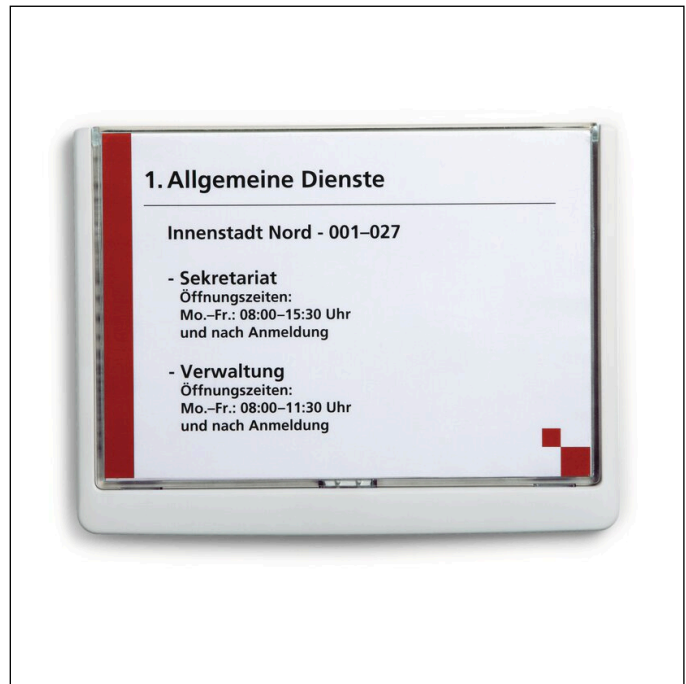

Doorplate CLICK SIGN A5 landscape

Article number	486602	Sales unit quantity	1 Piece
Colour	White	Sales unit EAN	4005546405421
Packaging unit	1 piece	Packing weight (gross)	302.8 G
Base EAN	4005546405421	Country of origin	DE

Logos and awards

Product description

- CLICK SIGN doorplate range made from plastic in 5 formats
- Choice of 4 different colours to distinguish between different departments or floors
- Cardboard inserts are easy to change, simply pull out the transparent panel fully
- Suitable for large-scale applications, e.g., in training centres, hospitals, gastronomy, etc.
- With assembly set, drilling template and instructions for screwing or sticking on
- Matching PC-printable cardboard inserts sold separately
- For A5 format insert sheets (210 x 148 mm)
- Suitable printable insert labels: Article number 485502

Product features

Outer width (mm)	233
------------------	-----

Doorplate CLICK SIGN A5 landscape

Outer height (mm)	177
Outer depth / length	12 mm
Format / Format for	A5
Orientation Format	Landscape
Brand	DURABLE
Inside Label width (mm)	210
Inside Label height (mm)	1485
With blank inserts	Yes
Labelling window with inserts that can be changed	Yes
Attachment type	Screw fixings
Label type	DURAPRINT®