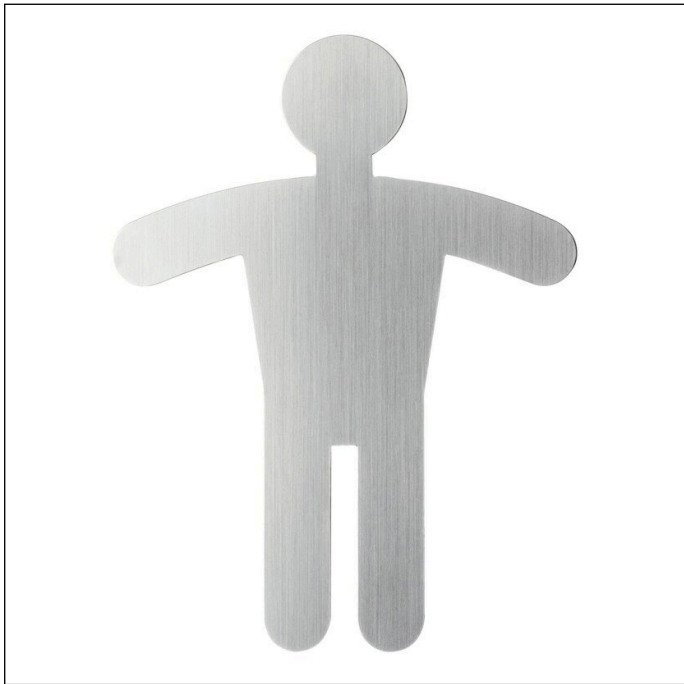

PICTO Men's WC symbol 90x120 mm

Article number	495123	Sales unit quantity	1 Piece
Colour	Silver	Sales unit EAN	4005546401188
Packaging unit	1 piece	Packing weight (gross)	51.5 G
Base EAN	4005546401188	Country of origin	PL

Logos and awards

Product description

- Made from premium-quality brushed stainless steel
- Robust, scratch-proof print
- Versatile and easy to understand
- With enclosed adhesive pad for fastening to a great variety of surfaces
- Motif: Men's WC symbol

Product features

Outer width (mm)	90
Outer height (mm)	120
Format / Format for	90 x 120 mm

495123_PDS_DURABLE_en.pdf | 2026-04-06 06:19

1/2

DURABLE Hunke & Jochheim GmbH & Co. KG
Westfalenstraße 77 - 79 · 58636 Iserlohn · Germany
Phone +49 (0) 2371 662 0 · Fax +49 (0) 2371 662 221
Mail durable@durable.de | durable.de

PICTO Men's WC symbol 90x120 mm

Brand	DURABLE
Shape	WC Men
Mark language	Neutral
Self-adhesive type	Permanent
Adhesive strength	Normal