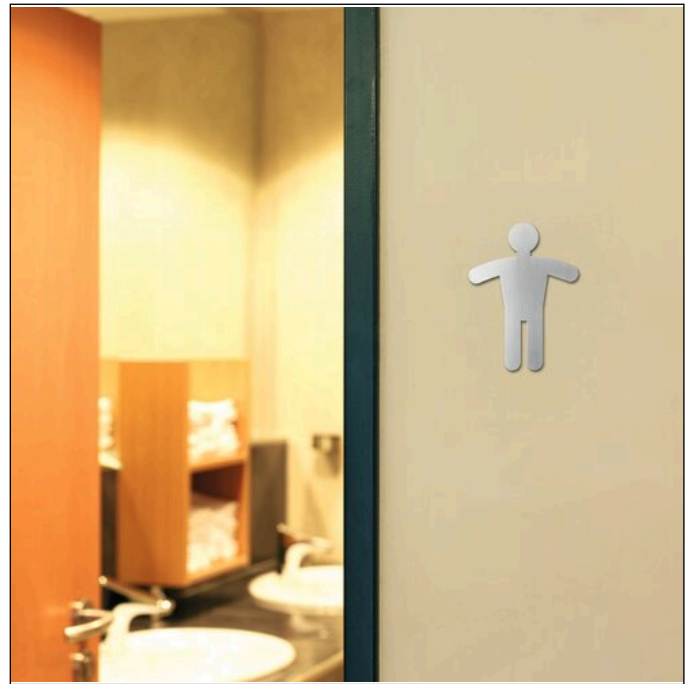

PICTO Men's WC symbol 90x120 mm

Article number	495123	Sales unit quantity	1 Piece
Colour	Silver	Sales unit EAN	4005546401188
Packaging unit	1 piece	Packing weight (gross)	51.5 G
Base EAN	4005546401188	Country of origin	PL

Logos and awards

Product description

- Made from premium-quality brushed stainless steel
- Robust, scratch-proof print
- Versatile and easy to understand
- With enclosed adhesive pad for fastening to a great variety of surfaces
- Motif: Men's WC symbol

PICTO Men's WC symbol 90x120 mm

Brand	DURABLE
Shape	WC Men
Mark language	Neutral
Self-adhesive type	Permanent
Adhesive strength	Normal