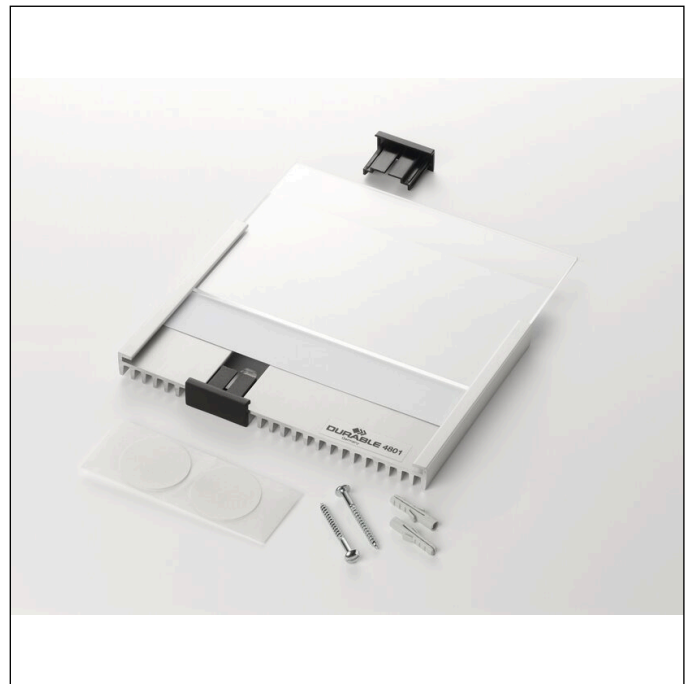

Doorplate INFO SIGN A4 landscape

Article number	480723	Sales unit quantity	1 Piece
Colour	Silver	Sales unit EAN	4005546402741
Packaging unit	1 piece	Packing weight (gross)	892.2 G
Base EAN	4005546402741	Country of origin	DE

Logos and awards

Product description

- INFO SIGN doorplate range made of acrylic/aluminium
- Easy to replace the cardboard inserts by pushing out the acrylic panel
- Suitable for use in offices, conference rooms, lobbies and many other prestigious spaces
- For screwing or sticking on
- Includes assembly set, drilling template and instructions
- Matching PC-printable sheet sold separately
- For A4 landscape format insert sheets (297 x 210 mm)
- Replacement caps (# 4816) sold separately
- Suitable printable insert labels: Article number 485602

Product features

Outer width (mm)	303
------------------	-----

Doorplate INFO SIGN A4 landscape

Outer height (mm)	215
Outer depth / length	15 mm
Format / Format for	A5
Orientation Format	Landscape
Brand	DURABLE
Inside Label width (mm)	297
Inside Label height (mm)	210
With blank inserts	Yes
Labelling window with inserts that can be changed	Yes
Attachment type	Screw fixings
Label type	DURAPRINT®