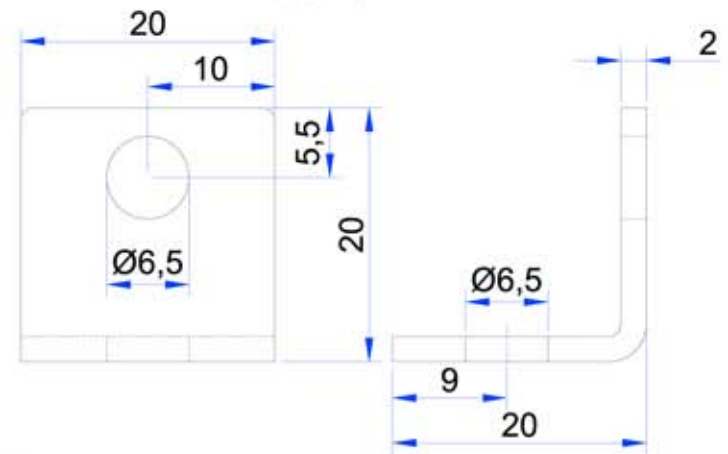

Adapter (Scale: 4:1 ; Material:Copper)

	NAME	DATE	TITLE
DRAWN			
CHK'D			
APPVD			
COMMENTS:			

A4
REV. A