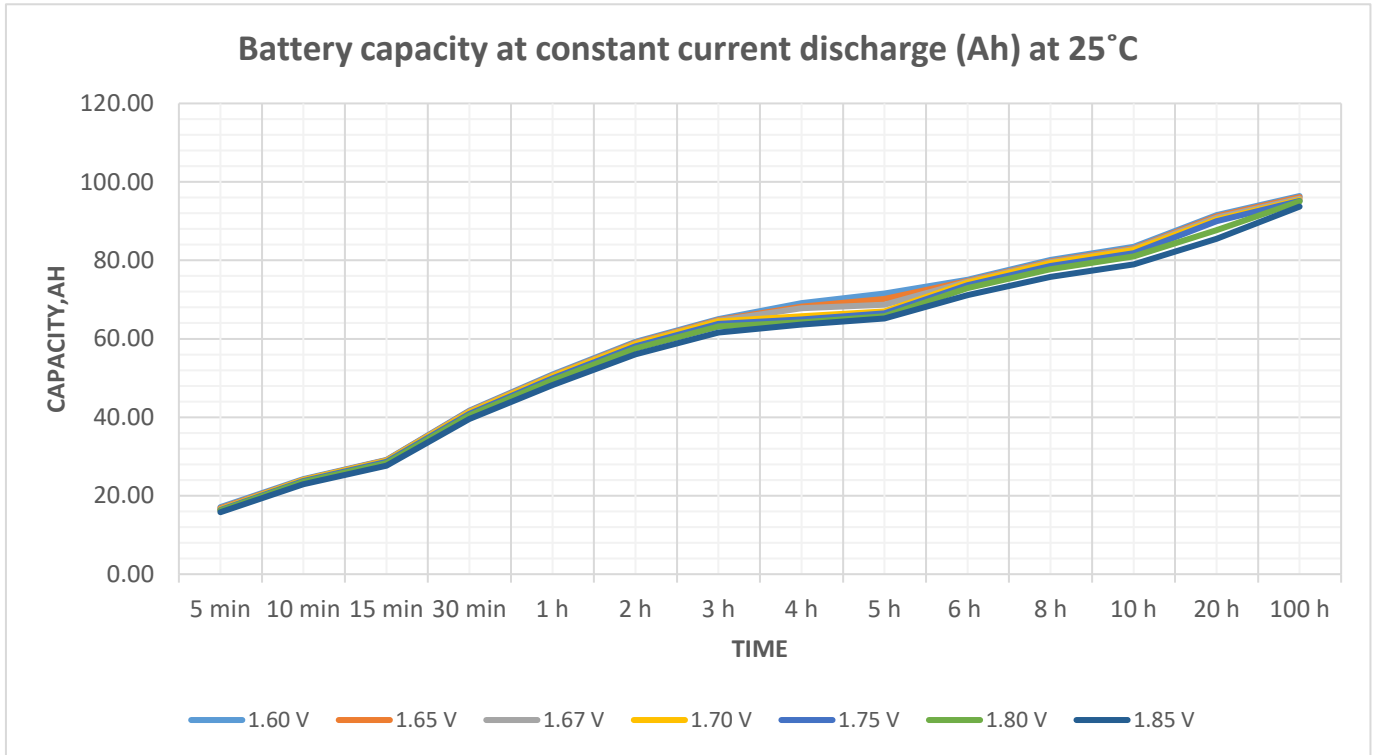

GACELL 13158 - Battery capacity at constant current discharge (Ah) at 25 °C

GACELL 13158 - Discharge performance at constant current discharge (A) at 25 °C