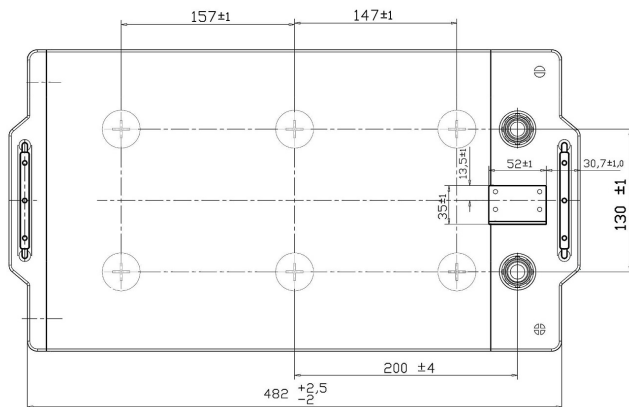

Central Article Code: D06114W26-A
Local Code: DX2253

Created: 29/11/2018
Modified: 31/07/2020

Final Outlook D0626-A
Approval date 15/09/2019

PERFORMANCES

Voltage (V):	12 V	
C20 (Ah):	220.0	20 h
Cranking (A):	1150	EN
Charge:	WET	
Technology:	Vented/Flooded	
Grid:	Hybrid	

CONTAINER

Type:	D06	BLACK
Hold Down:	B0	
H.D. Adapter:	No	

COVER

Type:	Flat/Screw	BLACK
Polarity:	ETN 3	
Terminals:	EN taper post	
Terminal Adapter:	No	
SOCI:	No	
Ventilation:	Central	
Filter:	2 Filters	
Lateral Plug:	No	

STD. DIMENSIONS

Length (mm ± 2):	518
Width (mm ± 2):	274
Height (mm ± 2):	240

PLUGS

Type:	6 x M27 Kamina	BLACK

HANDLES

Type:	2 x Rope (Flexible)	BLACK

OTHERS

Degassing Tube:	No
Terminal Spacer	

All figures show nominal values. Tolerances are according to EN50342 and applicable European Regulations.