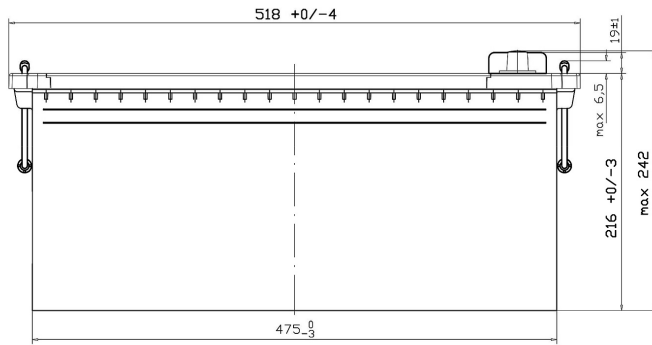

Central Article Code: D06114W26-A
Local Code: DX2253

Created: 29/11/2018
Modified: 31/07/2020

Final Outlook D0626-A
Approval date 15/09/2019

PERFORMANCES

Voltage (V):	12 V	
C20 (Ah):	220.0	20 h
Cranking (A):	1150	EN
Charge:	WET	
Technology:	Vented/Flooded	
Grid:	Hybrid	

CONTAINER

Type:	D06	BLACK
Hold Down:	B0	
H.D. Adapter:	No	

COVER

Type:	Flat/Screw	BLACK
Polarity:	ETN 3	
Terminals:	EN taper post	
Terminal Adapter:	No	
SOCI:	No	
Ventilation:	Central	
Filter:	2 Filters	
Lateral Plug:	No	

STD. DIMENSIONS

Length (mm ± 2):	518
Width (mm ± 2):	274
Height (mm ± 2):	240

PLUGS

Type:	6 x M27 Kamina	BLACK

HANDLES

Type:	2 x Rope (Flexible)	BLACK

OTHERS

Degassing Tube:	No
Terminal Spacer	

All figures show nominal values. Tolerances are according to EN50342 and applicable European Regulations.