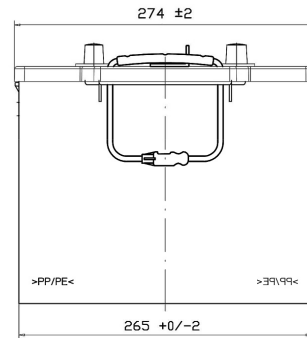

Central Article Code: D06114W26-A
Local Code: DX2253

Created: 29/11/2018
Modified: 31/07/2020

Final Outlook D0626-A
Approval date 15/09/2019

PERFORMANCES

Voltage (V):	12 V	
C20 (Ah):	220.0	20 h
Cranking (A):	1150	EN
Charge:	WET	
Technology:	Vented/Flooded	
Grid:	Hybrid	

CONTAINER

Type:	D06	BLACK
Hold Down:	B0	
H.D. Adapter:	No	

COVER

Type:	Flat/Screw	BLACK
Polarity:	ETN 3	
Terminals:	EN taper post	
Terminal Adapter:	No	
SOCI:	No	
Ventilation:	Central	
Filter:	2 Filters	
Lateral Plug:	No	

STD. DIMENSIONS

Length (mm ± 2):	518
Width (mm ± 2):	274
Height (mm ± 2):	240

PLUGS

Type:	6 x M27 Kamina	BLACK

HANDLES

Type:	2 x Rope (Flexible)	BLACK

OTHERS

Degassing Tube:	No
Terminal Spacer	

All figures show nominal values. Tolerances are according to EN50342 and applicable European Regulations.