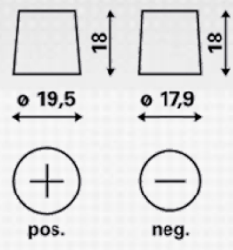

TECHNICAL INFORMATION

Voltage [V]:	12	Base Hold-down:	B13
Battery Capacity [Ah]:	60	Layout:	0
Cold Cranking Amps (CCA), EN [A]:	540	Terminal Types:	1
Length [mm]:	242	Case Size:	T5/LBN2
Width [mm]:	175	Weight filled (kg):	13,89
Height [mm]:	175		

DRAWINGS

B13

0

1

ø 19,5

pos.

ø 17,9

neg.