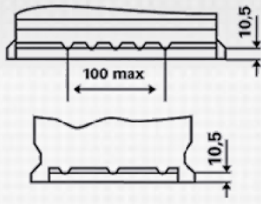

Your supplier

The right battery

GACELL A/S · Sletten 17 · 7500 Holstebro · DK
+45 961 02 961 · www.gacell-power.dk

For more information visit www.varta-automotive.com

ORDER INFORMATION

European Type No. (ETN):	560 409 054
Article Number:	560 409 054 313 2
Short Code:	D59
Barcode:	4016987119525
UK Code:	075
Packaging Unit:	1
Quantity per Pallet:	63

TECHNICAL INFORMATION

Voltage [V]:	12	Base Hold-down:	B13
Battery Capacity [Ah]:	60	Layout:	0
Cold Cranking Amps (CCA), EN [A]:	540	Terminal Types:	1
Length [mm]:	242	Case Size:	T5/LBN2
Width [mm]:	175	Weight filled (kg):	13,89
Height [mm]:	175		

DRAWINGS

B13

0

1

ø 19,5

pos.

ø 17,9

neg.