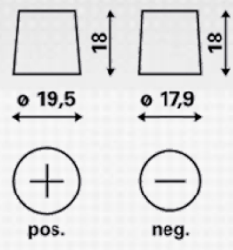

TECHNICAL INFORMATION

Voltage [V]:	12	Base Hold-down:	B13
Battery Capacity [Ah]:	74	Layout:	0
Cold Cranking Amps (CCA), EN [A]:	680	Terminal Types:	1
Length [mm]:	278	Case Size:	H6/LN3
Width [mm]:	175	Weight filled (kg):	17,87
Height [mm]:	190		

DRAWINGS

B13

0

1

pos.

neg.