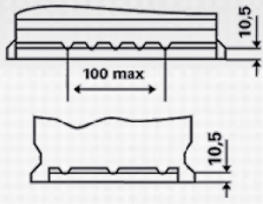

DRAWINGS

B13