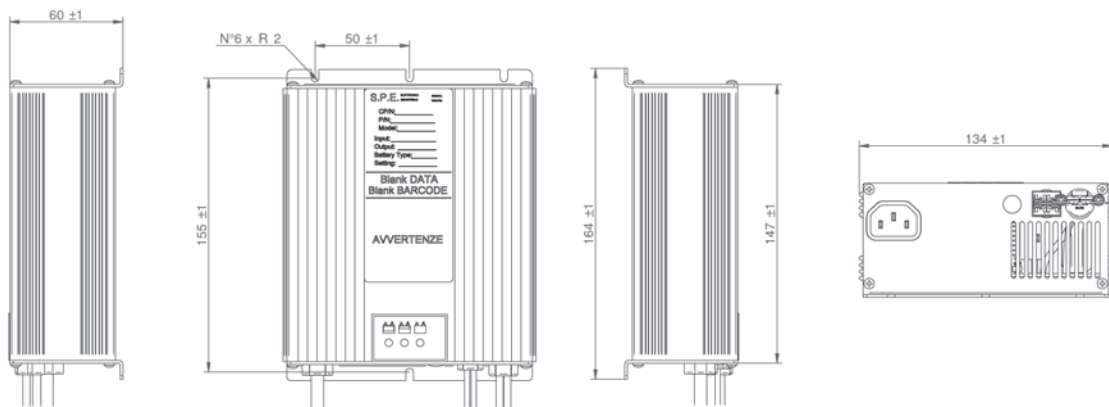

CBHD1 SMALL

Main features:

Reduced weight and dimensions

Power from 30W up to 120W

Current from 8A to 10A

Available with Led on side or Led on top

Din forhandler

GACELL A/S - Sletten 17 - DK 7500 Holstebro - 961 02 961

APPLICATIONS

DIMENSIONS (LxWxH): 134x164x60 mm – 5.28x6.46x2.36 in
 WEIGHT: 1,80 Kg - 3.97 lbs
 PROTECTION GRADE IP30
 INPUT VOLTAGE: Universal 100 ÷ 240 Vac – 50-60 Hz

Battery Voltage	Battery Range		Charging Current	Model
	5h	20h		
12V	40 ÷ 80 Ah	60 ÷ 105 Ah	8A	12-8
	60 ÷ 100 Ah	70 ÷ 130 Ah	10A	12-10
24V	40 ÷ 80 Ah	60 ÷ 105 Ah	8A	24-8
	60 ÷ 100 Ah	70 ÷ 130 Ah	10A	24-10