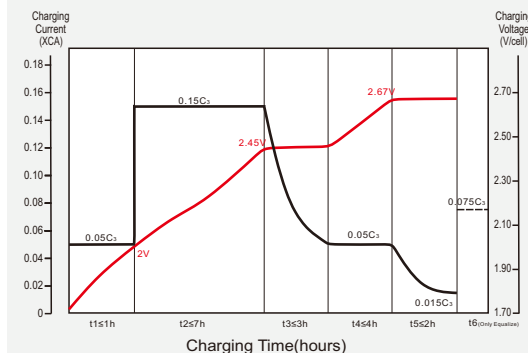

Charging Characteristics