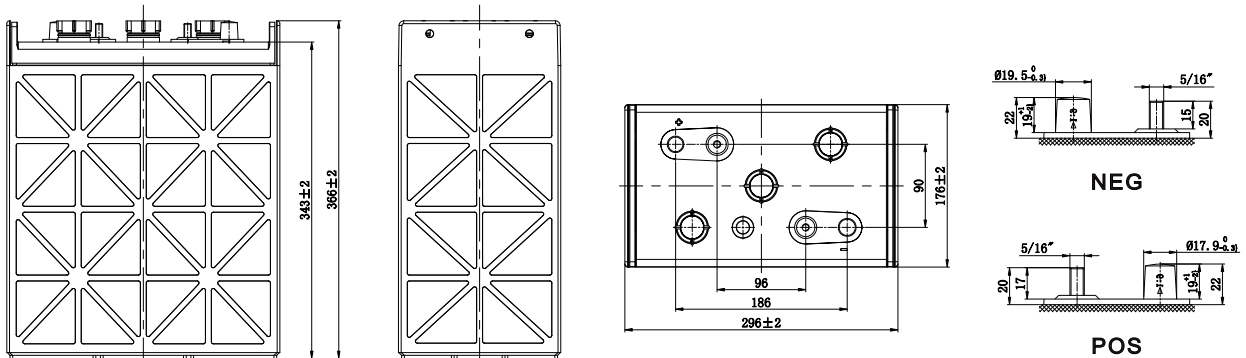

### Specifications

Rated Voltage	6V	
Rated Capacity	20HR	330 Ah
	5HR	271 Ah
	3HR	215 Ah
Dimension	296*176*343*366 mm	
L*W*H*TH	11.65*6.93*13.23*13.23 inches	
Weight	42.0 kg(92.6 lbs)	
Container Material	PP	
Reserve Capacity	25A	711 min
	75A	195 min
Terminal	DT-5/16	

### Layout