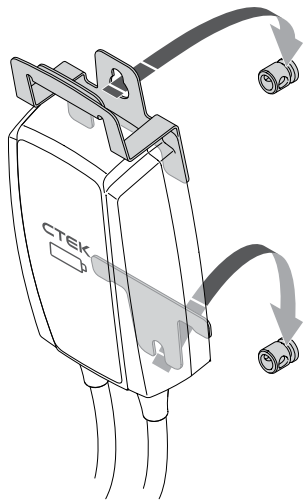

LOCKABLE AND NEAT CABLE STORAGE FOR YOUR NJORD® GO

NJORD® GO WALL MOUNT is secure, lockable storage for your NJORD® GO, for easy access to the EVSE & neat cable storage.

- Rugged sheet metal hanger
- Easy to remove and carry with.
- Built in handle.
- Lockable with pad lock.

MATERIAL	Steel 2 mm
COLOUR	Black
INCLUDED	2 long screws, 2 short screws, 1 upper bracket, 1 lower bracket, 1 large fastening bolt, 1 small fastening bolt.
ARTICLE NO.	40-388