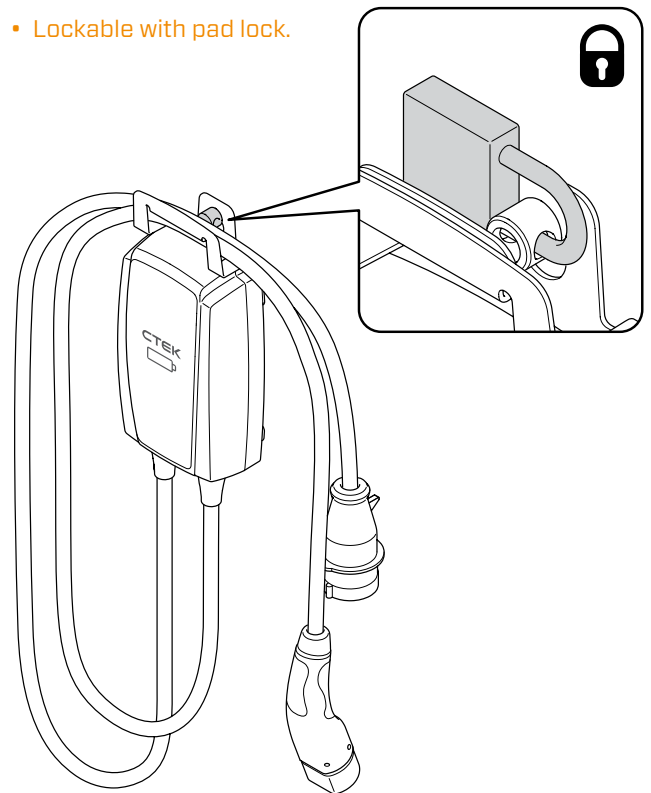

LOCKABLE AND NEAT CABLE STORAGE FOR YOUR NJORD® GO

NJORD® GO WALL MOUNT is secure, lockable storage for your NJORD® GO, for easy access to the EVSE & neat cable storage.

- Rugged sheet metal hanger
- Easy to remove and carry with.
- Built in handle.
- Lockable with pad lock.

MATERIAL	Steel 2 mm
COLOUR	Black
INCLUDED	2 long screws, 2 short screws, 1 upper bracket, 1 lower bracket, 1 large fastening bolt, 1 small fastening bolt.
ARTICLE NO.	40-388