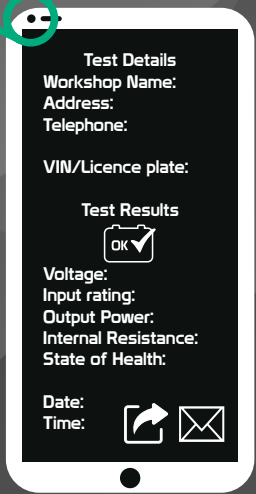

12V/24V

T12

LEMANIAENERGY
Switzerland
BATTERY ANALYSER

T12

12.60V