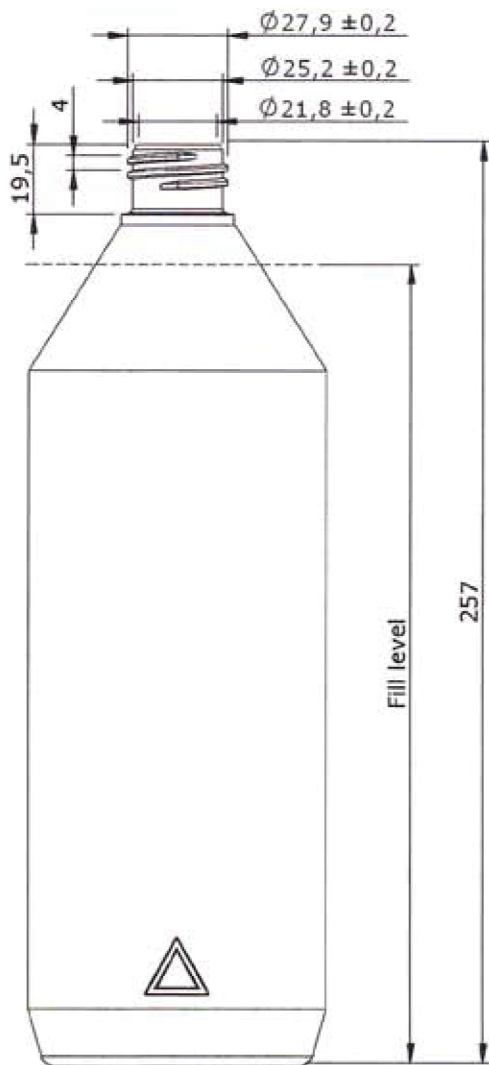

1000 ml
Ø28/410

- With/without warning triangle
- With/without UN-test mark
- Transparent or coloured

Volume	Weight	Material	Thread	Pcs./ Pallet
1000ml	50g	HDPE	28x4mm	1232