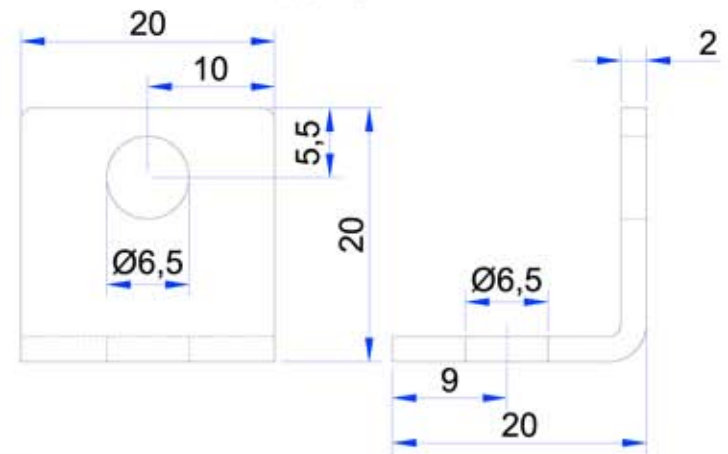

Adapter ( Scale: 4:1 ; Material:Copper )

	NAME	DATE	TITLE
DRAWN			
CHK'D			
APPVD			
COMMENTS:			

A4  
REV. A