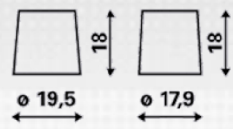

TECHNICAL INFORMATION

Voltage [V]:	12	Base Hold-down:	B00
Battery Capacity [Ah]:	45	Layout:	0
Cold Cranking Amps (CCA), EN [A]:	330	Terminal Types:	1
Length [mm]:	238	Case Size:	B24R
Width [mm]:	129	Weight filled (kg):	11,68
Height [mm]:	227		

DRAWINGS

B00

0

1

∅ 19,5

∅ 17,9

pos.

neg.