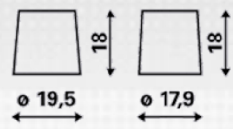

TECHNICAL INFORMATION

Voltage [V]:	12	Base Hold-down:	B00
Battery Capacity [Ah]:	60	Layout:	0
Cold Cranking Amps (CCA), EN [A]:	540	Terminal Types:	1
Length [mm]:	232	Case Size:	D23L
Width [mm]:	173	Weight filled (kg):	14,54
Height [mm]:	225		

DRAWINGS

B00

0

1

∅ 19,5

∅ 17,9

pos.

neg.