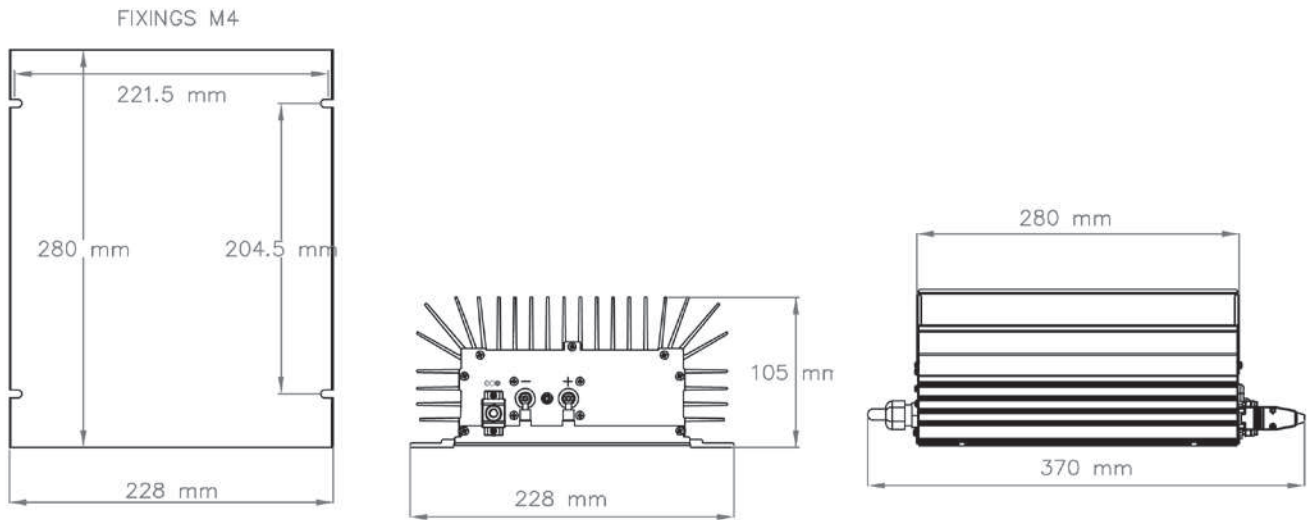

# GACELL®

The right battery

**GACELL A/S - Sletten 17 - DK 7500 Holstebro - 961 02 961**

APPLICATIONS

DIMENSIONS (LxWxH): 280x105x228mm – 11.02x4.13x8.98 in

WEIGHT: 4,80 Kg - 10.58 lbs

PROTECTION GRADE IP65