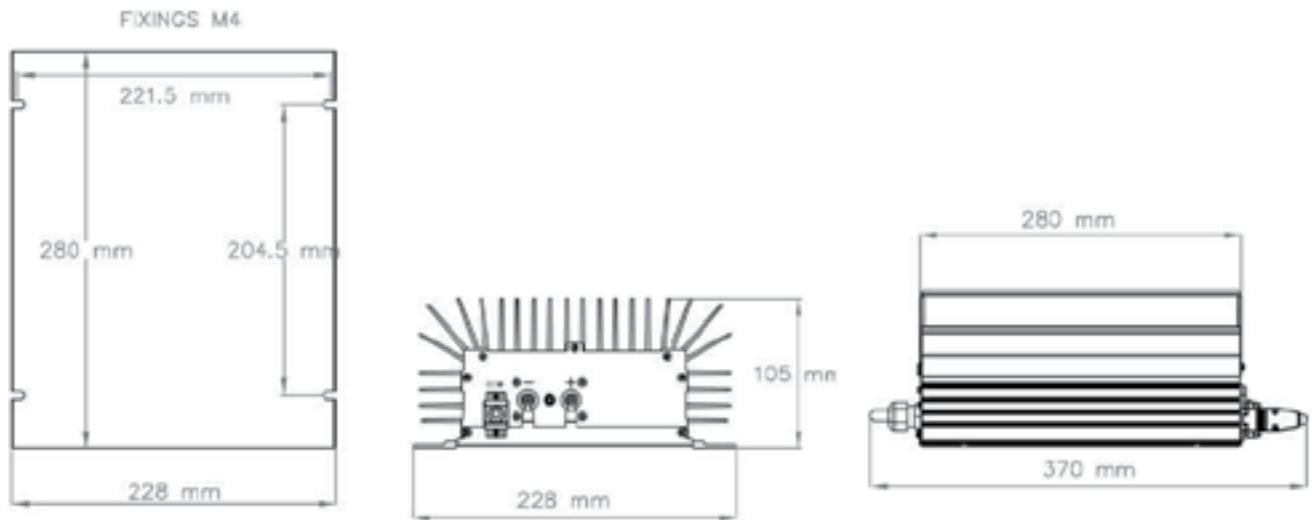

# TORO1200

Main features:

IP65 external ventilator

Integrated or external charging indicator

Power from 720W up to 1200W

Current from 30A to 50A

Available in 12V, 24V, 36V or 48V

Din forhandler

# GACELL®

The right battery

GACELL A/S - Sletten 17 - DK 7500 Holstebro - 961 02 961

APPLICATIONS

DIMENSIONS (LxWxH): 280x105x228mm – 11.02x4.13x8.98 in

WEIGHT: 5,50 Kg - 12.13 lbs

PROTECTION GRADE IP65

INPUT VOLTAGE: Universal 100 ÷ 240 Vac – 50-60 Hz